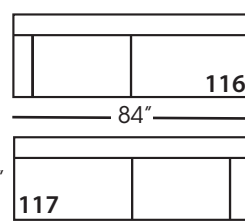

Sylvie-SLIP-116/117
Large Seated End - RSE/LSE
L84" D39" H35"

Sylvie-SLIP-118/119
Three Seat End w/Corner
RSE/LSE
L116" D39" H35"

Seat Height 21"
Seat Depth 24"
Arm Height 25"

This is a suggested application and is subject to change.
Sizes and dimensions will vary due to the individual hand crafted techniques and materials used in every style we produce.
All furniture style names are for internal reference only, not intended for commercial use.

Pattern Availability: RG, PS, NM, RS

ECLECTIC.SPIRITED.WONDERFULLY COMFORTABLE.

SYLVIE • SLIPCOVER • LOOSE PILLOW BACK

Corner
L39" D39" H35"

Large Armless
L65" D39" H35"

Small Armless
L33" D39" H35"

One Seated End*
L38" D39" H35"
**available as right or left seated*

Chaise*
L38" D67" H35"
**available as right or left seated*

Two Seated End*
L71" D39" H35"
**available as right or left seated*

Large Seated End*
L84" D39" H35"
**available as right or left seated*

3-Seat End with Corner*
L116" D39" H35"
**available as right or left seated*