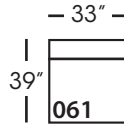

Sylvie-SLIP-116/117
Large Seated End - RSE/LSE
L84" D39" H35"

Sylvie-SLIP-118/119
Three Seat End w/Corner
RSE/LSE
L116" D39" H35"

Seat Height 21"
Seat Depth 24"
Arm Height 25"

This is a suggested application and is subject to change.
Sizes and dimensions will vary due to the individual hand crafted techniques and materials used in every style we produce.
All furniture style names are for internal reference only, not intended for commercial use.

Pattern Availability: RG, PS, NM, RS

ECLECTIC.SPIRITED.WONDERFULLY COMFORTABLE.

SYLVIE • SLIPCOVER • LOOSE PILLOW BACK

Corner
L39" D39" H35"

Large Armless
L65" D39" H35"

Small Armless
L33" D39" H35"

One Seated End*
L38" D39" H35"
**available as right or left seated*

Chaise*
L38" D67" H35"
**available as right or left seated*

Two Seated End*
L71" D39" H35"
**available as right or left seated*

Large Seated End*
L84" D39" H35"
**available as right or left seated*

3-Seat End with Corner*
L116" D39" H35"
**available as right or left seated*