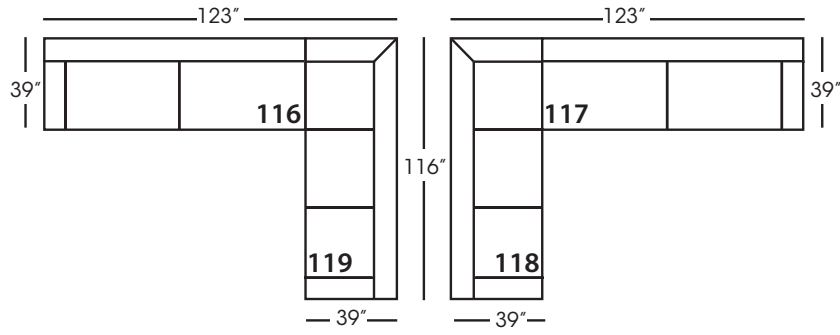

ECLECTIC.SPIRITED.WONDERFULLY COMFORTABLE.

SYLVIE • SLIPCOVER • LOOSE PILLOW BACK