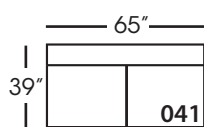

Sylvie-SLIP-116/117
Large Seated End - RSE/LSE
L84" D39" H35"

Sylvie-SLIP-118/119
Three Seat End w/Corner
RSE/LSE
L116" D39" H35"

Seat Height 21"
Seat Depth 24"
Arm Height 25"

This is a suggested application and is subject to change.
Sizes and dimensions will vary due to the individual hand crafted techniques and materials used in every style we produce.
All furniture style names are for internal reference only, not intended for commercial use.

SYLVIE SECTIONAL COLLECTION

	Corner 010	Large Armless 041	Small Armless 061	Chaise 110/111	1- Seat End 112/113	2- Seat End 114/115	Large Seated End 116/117	3-Seat End w/Corner 118/119
Standard Features								
Lisa Down-Blend Cushion	x	x	x	x	x	x	x	x
Sinuous Underconstruction	x	x	x	x	x	x	x	x
Options - See Price List for Prices								
Susan Down-Like Cushion	No Charge	No Charge	No Charge	No Charge	No Charge	No Charge	No Charge	No Charge
Katie Premium Down Blend Cushion	x	x	x	x	x	x	x	x
Extra Pillows (XP) - 18" TP	N/A	N/A	N/A	x	x	x	x	x
Ordering Instructions								
To Order, Please write the following:	Sylvie-SLIP-010	Sylvie-SLIP-041	Sylvie-SLIP-061	Sylvie-SLIP-110 RSC/111 LSC	Sylvie-SLIP-112 RSE/113 LSE	Sylvie-SLIP-114 RSE/115 LSE	Sylvie-SLIP-116 RSE/117 LSE	Sylvie-SLIP-118 RSE/119 LSE
Additional Slipcovers								
To Order, Please write the following:	Sylvie-SCO-010	Sylvie-SCO-041	Sylvie-SCO-061	Sylvie-SCO-110/111	Sylvie-SCO-113/113	Sylvie-SCO-114/115	Sylvie-SCO-116/117	Sylvie-SCO-118/119

Pattern Availability: RG, PS, NM, RS

ECLECTIC.SPIRITED.WONDERFULLY COMFORTABLE.

SYLVIE • SLIPCOVER • LOOSE PILLOW BACK

Corner
L39" D39" H35"

Large Armless
L65" D39" H35"

Small Armless
L33" D39" H35"

One Seated End*
L38" D39" H35"
**available as right or left seated*