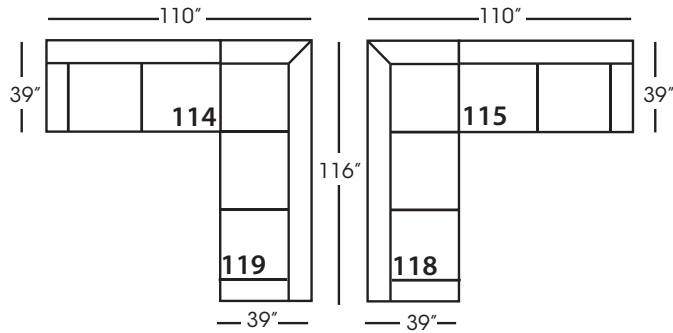

ECLECTIC.SPIRITED.WONDERFULLY COMFORTABLE.

SYLVIE • SLIPCOVER • LOOSE PILLOW BACK