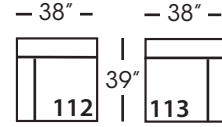

Sylvie-SLIP-116/117
Large Seated End - RSE/LSE
L84" D39" H35"

Sylvie-SLIP-118/119
Three Seat End w/Corner
RSE/LSE
L116" D39" H35"

Seat Height 21"
Seat Depth 24"
Arm Height 25"

This is a suggested application and is subject to change.
Sizes and dimensions will vary due to the individual hand crafted techniques and materials used in every style we produce.
All furniture style names are for internal reference only, not intended for commercial use.

Pattern Availability: RG, PS, NM, RS

ECLECTIC.SPIRITED.WONDERFULLY COMFORTABLE.

SYLVIE • SLIPCOVER • LOOSE PILLOW BACK

Corner
L39" D39" H35"

Large Armless
L65" D39" H35"

Small Armless
L33" D39" H35"

One Seated End*
L38" D39" H35"
**available as right or left seated*

Chaise*
L38" D67" H35"
**available as right or left seated*

Two Seated End*
L71" D39" H35"
**available as right or left seated*

Large Seated End*
L84" D39" H35"
**available as right or left seated*

3-Seat End with Corner*
L116" D39" H35"
**available as right or left seated*