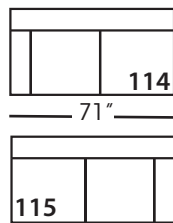

Sylvie-SLIP-116/117
Large Seated End - RSE/LSE
L84" D39" H35"

Sylvie-SLIP-118/119
Three Seat End w/Corner
RSE/LSE
L116" D39" H35"

Seat Height 21"
Seat Depth 24"
Arm Height 25"

This is a suggested application and is subject to change.
Sizes and dimensions will vary due to the individual hand crafted techniques and materials used in every style we produce.
All furniture style names are for internal reference only, not intended for commercial use.

Pattern Availability: RG, PS, NM, RS

ECLECTIC.SPIRITED.WONDERFULLY COMFORTABLE.

SYLVIE • SLIPCOVER • LOOSE PILLOW BACK

Corner
L39" D39" H35"

Large Armless
L65" D39" H35"

Small Armless
L33" D39" H35"

One Seated End*
L38" D39" H35"
**available as right or left seated*

Chaise*
L38" D67" H35"
**available as right or left seated*

Two Seated End*
L71" D39" H35"
**available as right or left seated*

Large Seated End*
L84" D39" H35"
**available as right or left seated*

3-Seat End with Corner*
L116" D39" H35"
**available as right or left seated*