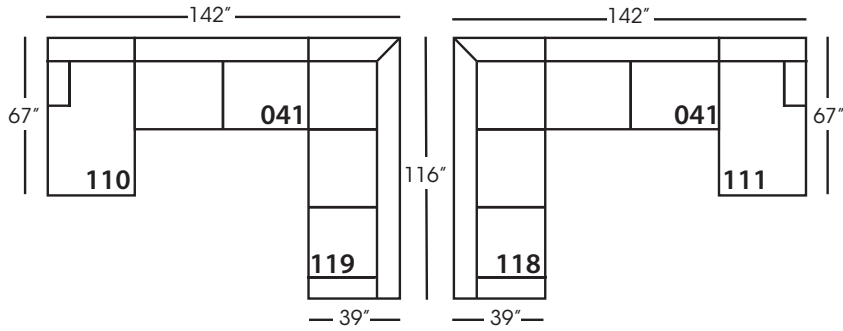

ECLECTIC.SPIRITED.WONDERFULLY COMFORTABLE.

SYLVIE • SLIPCOVER • LOOSE PILLOW BACK