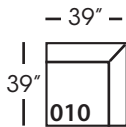

ECLECTIC.SPIRITED.WONDERFULLY COMFORTABLE.

SYLVIE • SLIPCOVER • LOOSE PILLOW BACK

Corner
L39" D39" H35"