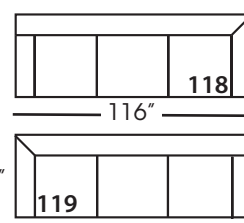

Sylvie-SLIP-116/117
Large Seated End - RSE/LSE
L84" D39" H35"

Sylvie-SLIP-118/119
Three Seat End w/Corner
RSE/LSE
L116" D39" H35"

Seat Height 21"
Seat Depth 24"
Arm Height 25"

This is a suggested application and is subject to change.
Sizes and dimensions will vary due to the individual hand crafted techniques and materials used in every style we produce.
All furniture style names are for internal reference only, not intended for commercial use.

Pattern Availability: RG, PS, NM, RS

ECLECTIC.SPIRITED.WONDERFULLY COMFORTABLE.

SYLVIE • SLIPCOVER • LOOSE PILLOW BACK

Corner
L39" D39" H35"

Large Armless
L65" D39" H35"

Small Armless
L33" D39" H35"

One Seated End*
L38" D39" H35"
**available as right or left seated*

Chaise*
L38" D67" H35"
**available as right or left seated*

Two Seated End*
L71" D39" H35"
**available as right or left seated*

Large Seated End*
L84" D39" H35"
**available as right or left seated*

3-Seat End with Corner*
L116" D39" H35"
**available as right or left seated*