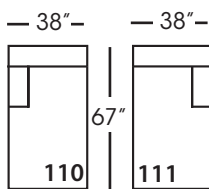

Sylvie-SLIP-116/117
Large Seated End - RSE/LSE
L84" D39" H35"

Sylvie-SLIP-118/119
Three Seat End w/Corner
RSE/LSE
L116" D39" H35"

Seat Height 21"
Seat Depth 24"
Arm Height 25"

This is a suggested application and is subject to change.
Sizes and dimensions will vary due to the individual hand crafted techniques and materials used in every style we produce.
All furniture style names are for internal reference only, not intended for commercial use.

Pattern Availability: RG, PS, NM, RS

ECLECTIC.SPIRITED.WONDERFULLY COMFORTABLE.

SYLVIE • SLIPCOVER • LOOSE PILLOW BACK

Corner
L39" D39" H35"

Large Armless
L65" D39" H35"

Small Armless
L33" D39" H35"

One Seated End*
L38" D39" H35"
**available as right or left seated*

Chaise*
L38" D67" H35"
**available as right or left seated*

Two Seated End*
L71" D39" H35"
**available as right or left seated*

Large Seated End*
L84" D39" H35"
**available as right or left seated*

3-Seat End with Corner*
L116" D39" H35"
**available as right or left seated*