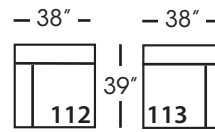

SYLVIE BENCH SEAT SECTIONAL COLLECTION

	Corner 010	Large Armless 241	Small Armless 061	Chaise 110/111	Single Seated End 112/113	Small Seated End 244/245	Large Seated End 246/247	Large Seated End w/Corner 248/249
Standard Features								
Lisa Down-Blend Cushion	X	X	X	X	X	X	X	X
Wooden Leg Finish	X	X	X	X	X	X	X	X
Sinuous Underconstruction	X	X	X	X	X	X	X	X
Options - See Price List for Prices								
Susan Down-Like Cushion	No Charge	No Charge	No Charge	No Charge	No Charge	No Charge	No Charge	No Charge
Katie Premium Down Blend Cushion	X	X	X	X	X	X	X	X
Extra Pillows (XP) - 18" TP	N/A	N/A	N/A	X	X	X	X	X
Ordering Instructions								
To Order, Please write the following:	Sylvie-010	Sylvie-241	Sylvie-061	Sylvie-110 RSC/111 LSC	Sylvie-112 RSE/113 LSE	Sylvie-244 RSE/245 LSE	Sylvie-246 RSE/247 LSE	Sylvie-248 RSE/249 LSE

Pattern Availability: RG, PS, NM, RS

ECLECTIC.SPIRITED.WONDERFULLY COMFORTABLE.

SYLVIE BENCH SEAT • UPHOLSTERED • LOOSE PILLOW BACK

Corner
L39" D39" H35"

Large Armless
L65" D39" H35"

Small Armless
L33" D39" H35"

One Seated End*
L38" D39" H35"
**available as right or left seated*

Chaise*
L38" D67" H35"
**available as right or left seated*

Small Seated End*
L71" D39" H35"
**available as right or left seated*

Large Seated End*
L84" D39" H35"
**available as right or left seated*

Large Seated End with Corner*
L116" D39" H35"
**available as right or left seated*