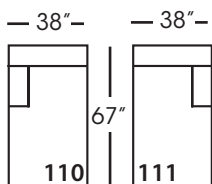

SYLVIE BENCH SEAT SECTIONAL COLLECTION

	Corner 010	Large Armless 241	Small Armless 061	Chaise 110/111	Single Seated End 112/113	Small Seated End 244/245	Large Seated End 246/247	Large Seated End w/Corner 248/249
Standard Features								
Lisa Down-Blend Cushion	X	X	X	X	X	X	X	X
Wooden Leg Finish	X	X	X	X	X	X	X	X
Sinuous Underconstruction	X	X	X	X	X	X	X	X
Options - See Price List for Prices								
Susan Down-Like Cushion	No Charge	No Charge	No Charge	No Charge	No Charge	No Charge	No Charge	No Charge
Katie Premium Down Blend Cushion	X	X	X	X	X	X	X	X
Extra Pillows (XP) - 18" TP	N/A	N/A	N/A	X	X	X	X	X
Ordering Instructions								
To Order, Please write the following:	Sylvie-010	Sylvie-241	Sylvie-061	Sylvie-110 RSC/111 LSC	Sylvie-112 RSE/113 LSE	Sylvie-244 RSE/245 LSE	Sylvie-246 RSE/247 LSE	Sylvie-248 RSE/249 LSE

Pattern Availability: RG, PS, NM, RS

ECLECTIC.SPIRITED.WONDERFULLY COMFORTABLE.

SYLVIE BENCH SEAT • UPHOLSTERED • LOOSE PILLOW BACK

Corner
L39" D39" H35"

Large Armless
L65" D39" H35"

Small Armless
L33" D39" H35"

One Seated End*
L38" D39" H35"
**available as right or left seated*

Chaise*
L38" D67" H35"
**available as right or left seated*

Small Seated End*
L71" D39" H35"
**available as right or left seated*

Large Seated End*
L84" D39" H35"
**available as right or left seated*

Large Seated End with Corner*
L116" D39" H35"
**available as right or left seated*