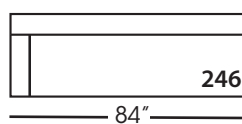

SYLVIE BENCH SEAT SECTIONAL COLLECTION

	Corner 010	Large Armless 241	Small Armless 061	Chaise 110/111	Single Seated End 112/113	Small Seated End 244/245	Large Seated End 246/247	Large Seated End w/Corner 248/249
Standard Features								
Lisa Down-Blend Cushion	X	X	X	X	X	X	X	X
Wooden Leg Finish	X	X	X	X	X	X	X	X
Sinuous Underconstruction	X	X	X	X	X	X	X	X
Options - See Price List for Prices								
Susan Down-Like Cushion	No Charge	No Charge	No Charge	No Charge	No Charge	No Charge	No Charge	No Charge
Katie Premium Down Blend Cushion	X	X	X	X	X	X	X	X
Extra Pillows (XP) - 18" TP	N/A	N/A	N/A	X	X	X	X	X
Ordering Instructions								
To Order, Please write the following:	Sylvie-010	Sylvie-241	Sylvie-061	Sylvie-110 RSC/111 LSC	Sylvie-112 RSE/113 LSE	Sylvie-244 RSE/245 LSE	Sylvie-246 RSE/247 LSE	Sylvie-248 RSE/249 LSE

Pattern Availability: RG, PS, NM, RS

ECLECTIC.SPIRITED.WONDERFULLY COMFORTABLE.

SYLVIE BENCH SEAT • UPHOLSTERED • LOOSE PILLOW BACK

Corner
L39" D39" H35"

Large Armless
L65" D39" H35"

Small Armless
L33" D39" H35"

One Seated End*
L38" D39" H35"
**available as right or left seated*

Chaise*
L38" D67" H35"
**available as right or left seated*

Small Seated End*
L71" D39" H35"
**available as right or left seated*

Large Seated End*
L84" D39" H35"
**available as right or left seated*