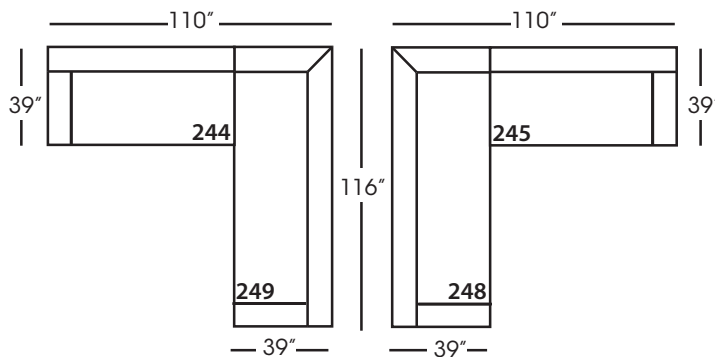

ECLECTIC.SPIRITED.WONDERFULLY COMFORTABLE.

SYLVIE BENCH SEAT • UPHOLSTERED • LOOSE PILLOW BACK