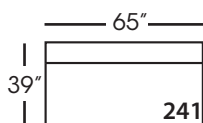

Sylvie-244/245
Small Seated End - RSE/LSE
L71" D39" H35"

Sylvie-246/247
Large Seated End - RSE/LSE
L84" D39" H35"

Sylvie-248/249
Large Seated End w/Corner
RSE/LSE
L116" D39" H35"

Seat Height 21"
Seat Depth 24"
Arm Height 25"

SYLVIE BENCH SEAT SECTIONAL COLLECTION

	Corner 010	Large Armless 241	Small Armless 061	Chaise 110/111	Single Seated End 112/113	Small Seated End 244/245	Large Seated End 246/247	Large Seated End w/Corner 248/249
Standard Features								
Lisa Down-Blend Cushion	X	X	X	X	X	X	X	X
Wooden Leg Finish	X	X	X	X	X	X	X	X
Sinuous Underconstruction	X	X	X	X	X	X	X	X
Options - See Price List for Prices								
Susan Down-Like Cushion	No Charge	No Charge	No Charge	No Charge	No Charge	No Charge	No Charge	No Charge
Katie Premium Down Blend Cushion	X	X	X	X	X	X	X	X
Extra Pillows (XP) - 18" TP	N/A	N/A	N/A	X	X	X	X	X
Ordering Instructions								
To Order, Please write the following:	Sylvie-010	Sylvie-241	Sylvie-061	Sylvie-110 RSC/111 LSC	Sylvie-112 RSE/113 LSE	Sylvie-244 RSE/245 LSE	Sylvie-246 RSE/247 LSE	Sylvie-248 RSE/249 LSE

Pattern Availability: RG, PS, NM, RS

ECLECTIC.SPIRITED.WONDERFULLY COMFORTABLE.

SYLVIE BENCH SEAT • UPHOLSTERED • LOOSE PILLOW BACK

Corner
L39" D39" H35"

Large Armless
L65" D39" H35"

Small Armless
L33" D39" H35"

Large Seated End with Corner*
L116" D39" H35"
**available as right or left seated*