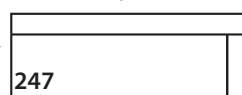

SYLVIE BENCH SEAT SECTIONAL COLLECTION

	Corner 010	Large Armless 241	Small Armless 061	Chaise 110/111	Single Seated End 112/113	Small Seated End 244/245	Large Seated End 246/247	Large Seated End w/Corner 248/249
Standard Features								
Lisa Down-Blend Cushion	X	X	X	X	X	X	X	X
Wooden Leg Finish	X	X	X	X	X	X	X	X
Sinuous Underconstruction	X	X	X	X	X	X	X	X
Options - See Price List for Prices								
Susan Down-Like Cushion	No Charge	No Charge	No Charge	No Charge	No Charge	No Charge	No Charge	No Charge
Katie Premium Down Blend Cushion	X	X	X	X	X	X	X	X
Extra Pillows (XP) - 18" TP	N/A	N/A	N/A	X	X	X	X	X
Ordering Instructions								
To Order, Please write the following:	Sylvie-010	Sylvie-241	Sylvie-061	Sylvie-110 RSC/111 LSC	Sylvie-112 RSE/113 LSE	Sylvie-244 RSE/245 LSE	Sylvie-246 RSE/247 LSE	Sylvie-248 RSE/249 LSE

Pattern Availability: RG, PS, NM, RS

ECLECTIC.SPIRITED.WONDERFULLY COMFORTABLE.

SYLVIE BENCH SEAT • UPHOLSTERED • LOOSE PILLOW BACK

Corner
L39" D39" H35"

Large Armless
L65" D39" H35"

Small Armless
L33" D39" H35"

One Seated End*
L38" D39" H35"
**available as right or left seated*

Chaise*
L38" D67" H35"
**available as right or left seated*

Small Seated End*
L71" D39" H35"
**available as right or left seated*

Large Seated End*
L84" D39" H35"
**available as right or left seated*