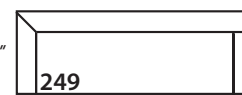

SYLVIE BENCH SEAT SECTIONAL COLLECTION

	Corner 010	Large Armless 241	Small Armless 061	Chaise 110/111	Single Seated End 112/113	Small Seated End 244/245	Large Seated End 246/247	Large Seated End w/Corner 248/249
Standard Features								
Lisa Down-Blend Cushion	X	X	X	X	X	X	X	X
Wooden Leg Finish	X	X	X	X	X	X	X	X
Sinuous Underconstruction	X	X	X	X	X	X	X	X
Options - See Price List for Prices								
Susan Down-Like Cushion	No Charge	No Charge	No Charge	No Charge	No Charge	No Charge	No Charge	No Charge
Katie Premium Down Blend Cushion	X	X	X	X	X	X	X	X
Extra Pillows (XP) - 18" TP	N/A	N/A	N/A	X	X	X	X	X
Ordering Instructions								
To Order, Please write the following:	Sylvie-010	Sylvie-241	Sylvie-061	Sylvie-110 RSC/111 LSC	Sylvie-112 RSE/113 LSE	Sylvie-244 RSE/245 LSE	Sylvie-246 RSE/247 LSE	Sylvie-248 RSE/249 LSE

Pattern Availability: RG, PS, NM, RS

ECLECTIC.SPIRITED.WONDERFULLY COMFORTABLE.

SYLVIE BENCH SEAT • UPHOLSTERED • LOOSE PILLOW BACK

Corner
L39" D39" H35"

Large Armless
L65" D39" H35"

Small Armless
L33" D39" H35"

One Seated End*
L38" D39" H35"
**available as right or left seated*

Chaise*
L38" D67" H35"
**available as right or left seated*

Small Seated End*
L71" D39" H35"
**available as right or left seated*

Large Seated End*
L84" D39" H35"
**available as right or left seated*

Large Seated End with Corner*
L116" D39" H35"
**available as right or left seated*