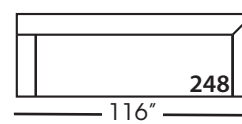

SYLVIE BENCH SEAT SECTIONAL COLLECTION

	Corner 010	Large Armless 241	Small Armless 061	Chaise 110/111	Single Seated End 112/113	Small Seated End 244/245	Large Seated End 246/247	Large Seated End w/Corner 248/249
Standard Features								
Lisa Down-Blend Cushion	X	X	X	X	X	X	X	X
Wooden Leg Finish	X	X	X	X	X	X	X	X
Sinuous Underconstruction	X	X	X	X	X	X	X	X
Options - See Price List for Prices								
Susan Down-Like Cushion	No Charge	No Charge	No Charge	No Charge	No Charge	No Charge	No Charge	No Charge
Katie Premium Down Blend Cushion	X	X	X	X	X	X	X	X
Extra Pillows (XP) - 18" TP	N/A	N/A	N/A	X	X	X	X	X
Ordering Instructions								
To Order, Please write the following:	Sylvie-010	Sylvie-241	Sylvie-061	Sylvie-110 RSC/111 LSC	Sylvie-112 RSE/113 LSE	Sylvie-244 RSE/245 LSE	Sylvie-246 RSE/247 LSE	Sylvie-248 RSE/249 LSE

Pattern Availability: RG, PS, NM, RS

ECLECTIC.SPIRITED.WONDERFULLY COMFORTABLE.

SYLVIE BENCH SEAT • UPHOLSTERED • LOOSE PILLOW BACK

Corner
L39" D39" H35"

Large Armless
L65" D39" H35"

Small Armless
L33" D39" H35"

One Seated End*
L38" D39" H35"
**available as right or left seated*

Chaise*
L38" D67" H35"
**available as right or left seated*

Small Seated End*
L71" D39" H35"
**available as right or left seated*

Large Seated End*
L84" D39" H35"
**available as right or left seated*

Large Seated End with Corner*
L116" D39" H35"
**available as right or left seated*