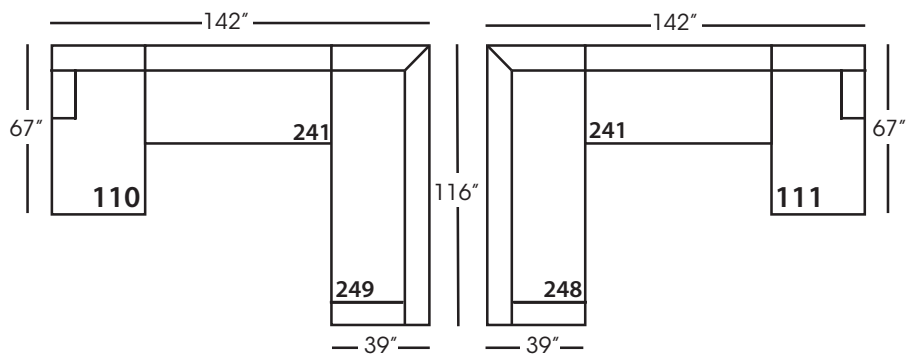

ECLECTIC.SPIRITED.WONDERFULLY COMFORTABLE.

SYLVIE BENCH SEAT • UPHOLSTERED • LOOSE PILLOW BACK