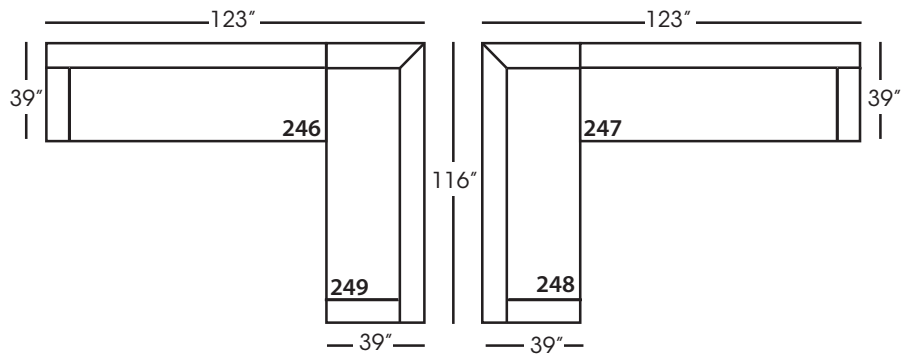

ECLECTIC.SPIRITED.WONDERFULLY COMFORTABLE.

SYLVIE BENCH SEAT • UPHOLSTERED • LOOSE PILLOW BACK