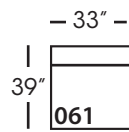

SYLVIE BENCH SEAT SECTIONAL COLLECTION

	Corner 010	Large Armless 241	Small Armless 061	Chaise 110/111	Single Seated End 112/113	Small Seated End 244/245	Large Seated End 246/247	Large Seated End w/Corner 248/249
Standard Features								
Lisa Down-Blend Cushion	X	X	X	X	X	X	X	X
Wooden Leg Finish	X	X	X	X	X	X	X	X
Sinuous Underconstruction	X	X	X	X	X	X	X	X
Options - See Price List for Prices								
Susan Down-Like Cushion	No Charge	No Charge	No Charge	No Charge	No Charge	No Charge	No Charge	No Charge
Katie Premium Down Blend Cushion	X	X	X	X	X	X	X	X
Extra Pillows (XP) - 18" TP	N/A	N/A	N/A	X	X	X	X	X
Ordering Instructions								
To Order, Please write the following:	Sylvie-010	Sylvie-241	Sylvie-061	Sylvie-110 RSC/111 LSC	Sylvie-112 RSE/113 LSE	Sylvie-244 RSE/245 LSE	Sylvie-246 RSE/247 LSE	Sylvie-248 RSE/249 LSE

Pattern Availability: RG, PS, NM, RS

ECLECTIC.SPIRITED.WONDERFULLY COMFORTABLE.

SYLVIE BENCH SEAT • UPHOLSTERED • LOOSE PILLOW BACK

Corner
L39" D39" H35"

Large Armless
L65" D39" H35"

Small Armless
L33" D39" H35"

One Seated End*
L38" D39" H35"
**available as right or left seated*

Chaise*
L38" D67" H35"
**available as right or left seated*

Small Seated End*
L71" D39" H35"
**available as right or left seated*

Large Seated End*
L84" D39" H35"
**available as right or left seated*

Large Seated End with Corner*
L116" D39" H35"
**available as right or left seated*