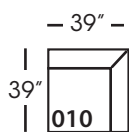

ECLECTIC.SPIRITED.WONDERFULLY COMFORTABLE.

SYLVIE BENCH SEAT • UPHOLSTERED • LOOSE PILLOW BACK

Corner
L39" D39" H35"