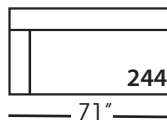

SYLVIE BENCH SEAT SECTIONAL COLLECTION

	Corner 010	Large Armless 241	Small Armless 061	Chaise 110/111	Single Seated End 112/113	Small Seated End 244/245	Large Seated End 246/247	Large Seated End w/Corner 248/249
Standard Features								
Lisa Down-Blend Cushion	X	X	X	X	X	X	X	X
Wooden Leg Finish	X	X	X	X	X	X	X	X
Sinuous Underconstruction	X	X	X	X	X	X	X	X
Options - See Price List for Prices								
Susan Down-Like Cushion	No Charge	No Charge	No Charge	No Charge	No Charge	No Charge	No Charge	No Charge
Katie Premium Down Blend Cushion	X	X	X	X	X	X	X	X
Extra Pillows (XP) - 18" TP	N/A	N/A	N/A	X	X	X	X	X
Ordering Instructions								
To Order, Please write the following:	Sylvie-010	Sylvie-241	Sylvie-061	Sylvie-110 RSC/111 LSC	Sylvie-112 RSE/113 LSE	Sylvie-244 RSE/245 LSE	Sylvie-246 RSE/247 LSE	Sylvie-248 RSE/249 LSE

Pattern Availability: RG, PS, NM, RS

ECLECTIC.SPIRITED.WONDERFULLY COMFORTABLE.

SYLVIE BENCH SEAT • UPHOLSTERED • LOOSE PILLOW BACK

Corner
L39" D39" H35"

Large Armless
L65" D39" H35"

Small Armless
L33" D39" H35"

One Seated End*
L38" D39" H35"
**available as right or left seated*

Chaise*
L38" D67" H35"
**available as right or left seated*

Small Seated End*
L71" D39" H35"
**available as right or left seated*

Large Seated End*
L84" D39" H35"
**available as right or left seated*

Large Seated End with Corner*
L116" D39" H35"
**available as right or left seated*