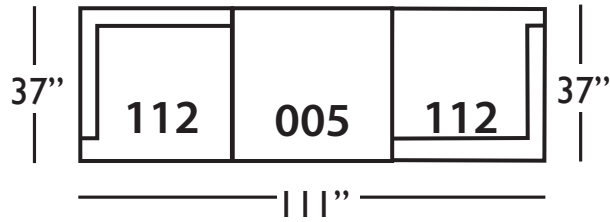

ECLECTIC.SPIRITED.WONDERFULLY COMFORTABLE.

REENA • UPHOLSTERED • CHANNEL BACK

One Arm End*
L37" D37" H32"
*available as right or left seated

Small Armless
L36" D37" H32"

Ottoman
L37" D37" H20"