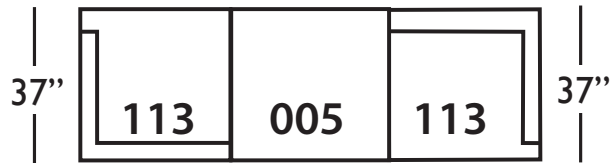

ECLECTIC.SPIRITED.WONDERFULLY COMFORTABLE.

REENA • UPHOLSTERED • CHANNEL BACK

One Arm End*
L37" D37" H32"
*available as right or left seated

Small Armless
L36" D37" H32"

Ottoman
L37" D37" H20"