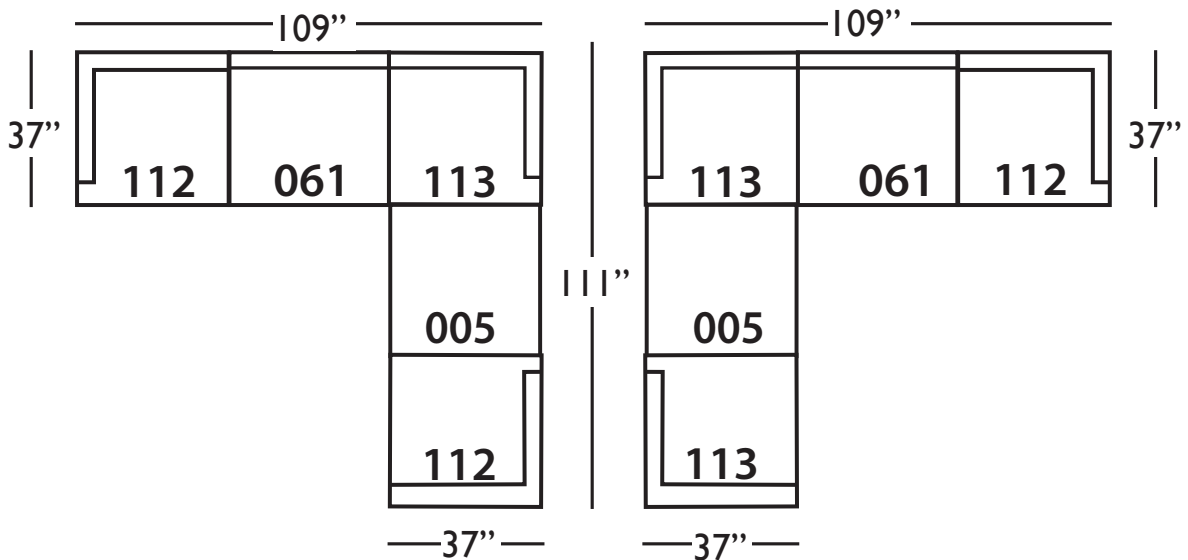

Reena-112/113
One Arm End - RSE/LSE
L37" D37" H32"

Reena-005
Ottoman
L37" D37" H20"

Seat Height 20"
Seat Depth 31"
Arm Height 32"

Shown in fabric 19937-60, throw pillows in fabric 19937-60 (LTP) and 11726-64 (STP), 17744-79 (STP).
(Shown above: Reena-113, Reena-005, Reena-061 and Reena-112)

Fabric Availability: RG, NM

ECLECTIC.SPIRITED.WONDERFULLY COMFORTABLE.

REENA • UPHOLSTERED • CHANNEL BACK

One Arm End*
L37" D37" H32"
**available as right or left seated*

Small Armless
L36" D37" H32"

Ottoman
L37" D37" H20"