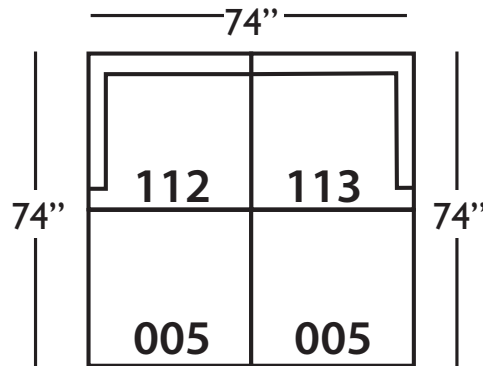

ECLECTIC.SPIRITED.WONDERFULLY COMFORTABLE.

REENA • UPHOLSTERED • CHANNEL BACK

One Arm End*
L37" D37" H32"
*available as right or left seated

Small Armless
L36" D37" H32"

Ottoman
L37" D37" H20"