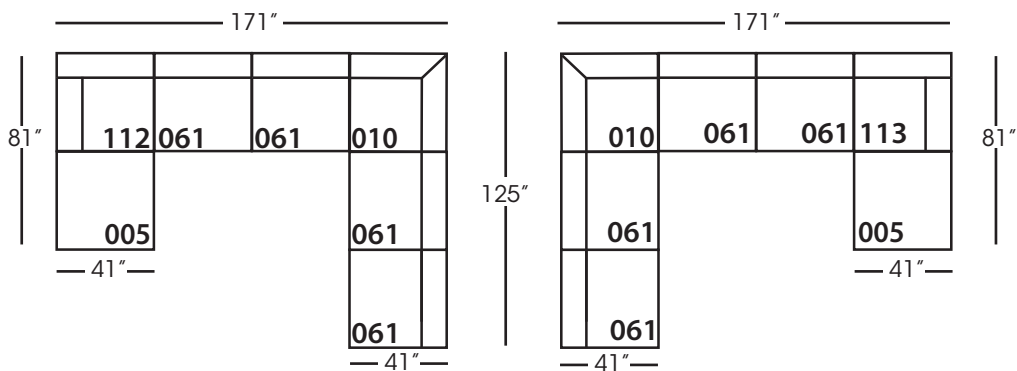

ECLECTIC.SPIRITED.WONDERFULLY COMFORTABLE.

NEVAL T • UPHOLSTERED • LOOSE PILLOW BACK

*available as right or left seated