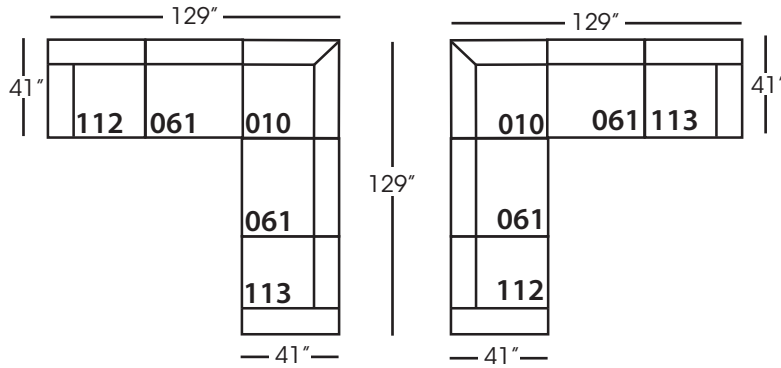

ECLECTIC.SPIRITED.WONDERFULLY COMFORTABLE.

NEVAL T • UPHOLSTERED • LOOSE PILLOW BACK

*available as right or left seated