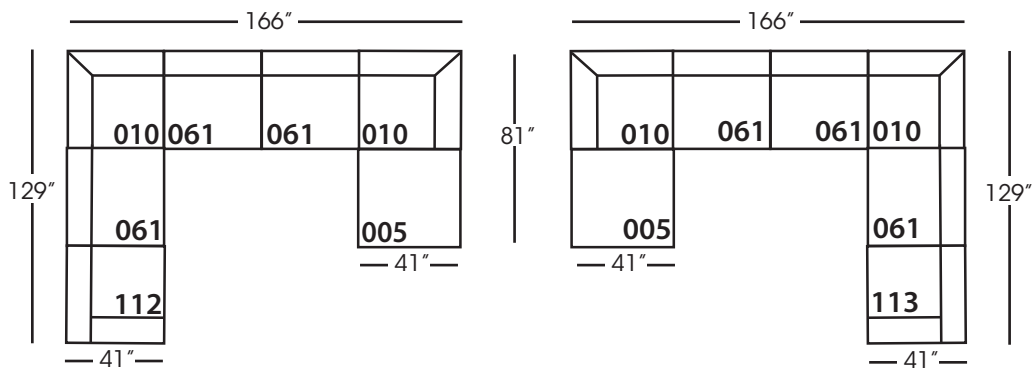

ECLECTIC.SPIRITED.WONDERFULLY COMFORTABLE.

NEVAL T • UPHOLSTERED • LOOSE PILLOW BACK

*available as right or left seated