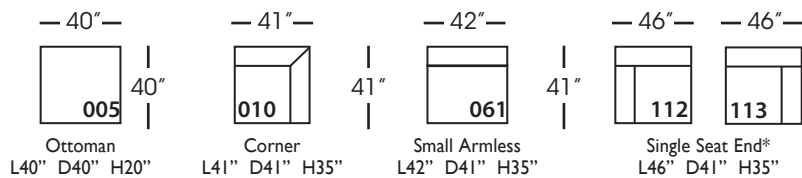

ECLECTIC.SPIRITED.WONDERFULLY COMFORTABLE.

NEVAL T • UPHOLSTERED • LOOSE PILLOW BACK

*available as right or left seated