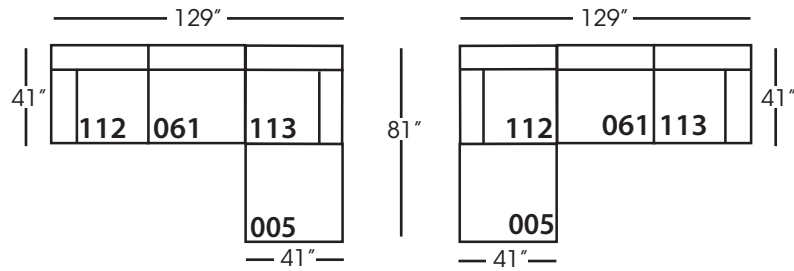

ECLECTIC.SPIRITED.WONDERFULLY COMFORTABLE.

NEVAL T • UPHOLSTERED • LOOSE PILLOW BACK

*available as right or left seated