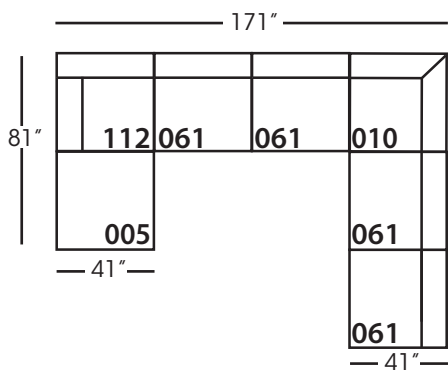

ECLECTIC.SPIRITED.WONDERFULLY COMFORTABLE.

NEVAL • UPHOLSTERED • LOOSE PILLOW BACK

*available as right or left seated