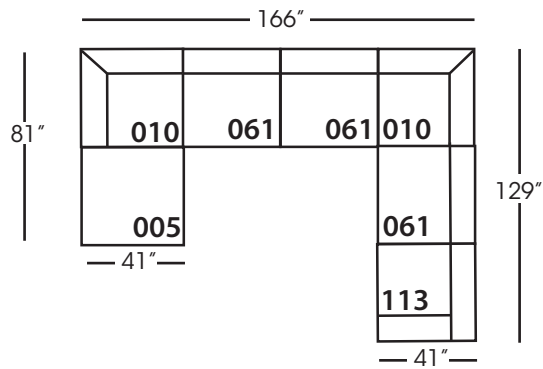

ECLECTIC.SPIRITED.WONDERFULLY COMFORTABLE.

NEVAL • UPHOLSTERED • LOOSE PILLOW BACK

*available as right or left seated