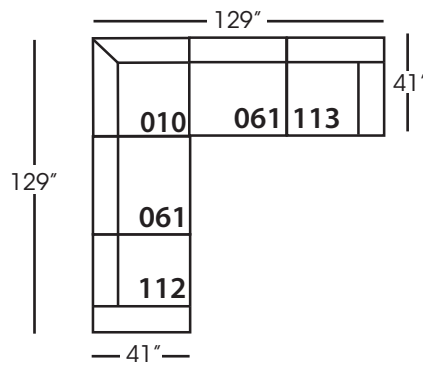

ECLECTIC.SPIRITED.WONDERFULLY COMFORTABLE.

NEVAL • UPHOLSTERED • LOOSE PILLOW BACK

*available as right or left seated