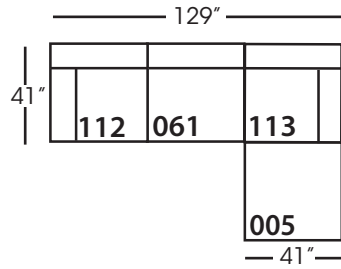

ECLECTIC.SPIRITED.WONDERFULLY COMFORTABLE.

NEVAL • UPHOLSTERED • LOOSE PILLOW BACK

*available as right or left seated