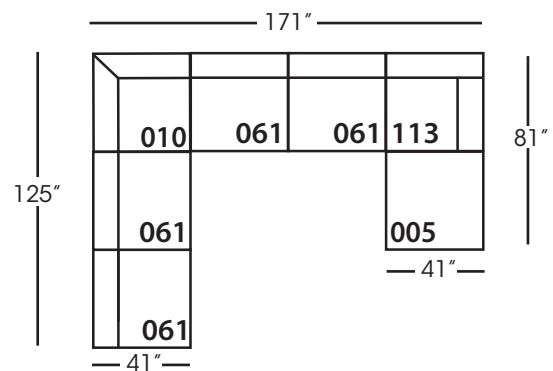

ECLECTIC.SPIRITED.WONDERFULLY COMFORTABLE.

NEVAL • UPHOLSTERED • LOOSE PILLOW BACK

*available as right or left seated