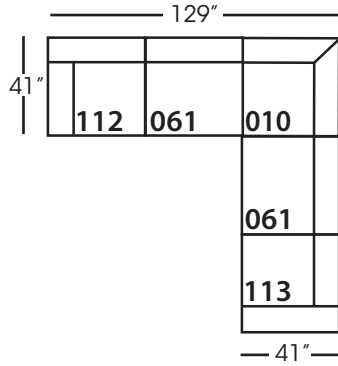

ECLECTIC.SPIRITED.WONDERFULLY COMFORTABLE.

NEVAL • UPHOLSTERED • LOOSE PILLOW BACK

*available as right or left seated