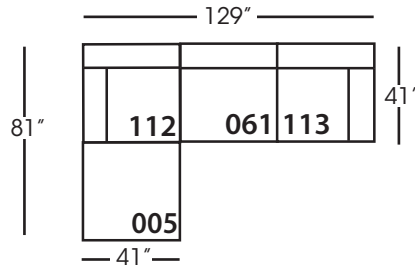

ECLECTIC.SPIRITED.WONDERFULLY COMFORTABLE.

NEVAL • UPHOLSTERED • LOOSE PILLOW BACK

*available as right or left seated