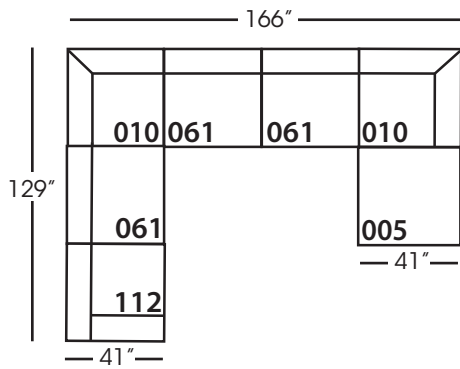

ECLECTIC.SPIRITED.WONDERFULLY COMFORTABLE.

NEVAL • UPHOLSTERED • LOOSE PILLOW BACK

*available as right or left seated