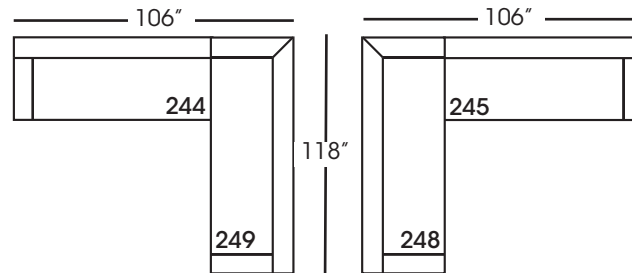

Moreau-244/245
Small Bench End - RSE/LSE
L65" D41" H35"

Moreau-248/249
Bench End w/Corner
RSE/LSE
L118" D41" H35"

Seat Height 22"
Seat Depth 19"
Arm Height 25"

This is a suggested application and is subject to change.
Sizes and dimensions will vary due to the individual hand crafted techniques and materials used in every style we produce.
All furniture style names are for internal reference only, not intended for commercial use.

MOREAU SECTIONAL COLLECTION			
	Chaise 210/211	2-Seat End 244/245	3-Seat End w/Corner 248/249
Standard Features			
Lisa Down-Blend Cushion	x	x	x
One 20" Non-Weltd Kidney Pillow (TP)	x	x(2)	x(3)
Sinuous Underconstruction	x	x	x
Options - See Price List for Prices			
Susan Down-Like Cushion	No Charge	No Charge	No Charge
Katie Premium Down-Blend Cushion	x	x	x
Extra Pillows (XP) - 18" TP	x	x	x
Ordering Instructions			
To Order, Please write the following:	Moreau-210 RSC/211 LSC	Moreau-244 RSE/245 LSE	Moreau-248 RSE/249 LSE

Pattern Availability: RG, PS, NM, RS

ECLECTIC.SPIRITED.WONDERFULLY COMFORTABLE.

MOREAU • UPHOLSTERED • BENCH SEAT

Chaise*
L36" D68" H35"
**available as right or left seated*

Small Bench End*
L65" D41" H35"
**available as right or left seated*

Bench End with Corner*
L118" D41" H35"
**available as right or left seated*