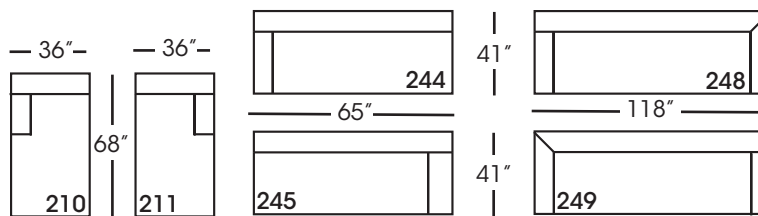

Moreau-244/245
Small Bench End - RSE/LSE
L65" D41" H35"

Moreau-248/249
Bench End w/Corner
RSE/LSE
L118" D41" H35"

Seat Height 22"
Seat Depth 19"
Arm Height 25"

This is a suggested application and is subject to change.
Sizes and dimensions will vary due to the individual hand crafted techniques and materials used in every style we produce.
All furniture style names are for internal reference only, not intended for commercial use.

MOREAU SECTIONAL COLLECTION			
	Chaise 210/211	2-Seat End 244/245	3-Seat End w/Corner 248/249
Standard Features			
Lisa Down-Blend Cushion	x	x	x
One 20" Non-Weltd Kidney Pillow (TP)	x	x(2)	x(3)
Sinuous Underconstruction	x	x	x
Options - See Price List for Prices			
Susan Down-Like Cushion	No Charge	No Charge	No Charge
Katie Premium Down-Blend Cushion	x	x	x
Extra Pillows (XP) - 18" TP	x	x	x
Ordering Instructions			
To Order, Please write the following:	Moreau-210 RSC/211 LSC	Moreau-244 RSE/245 LSE	Moreau-248 RSE/249 LSE

Pattern Availability: RG, PS, NM, RS

ECLECTIC.SPIRITED.WONDERFULLY COMFORTABLE.

MOREAU • UPHOLSTERED • BENCH SEAT

Chaise*
L36" D68" H35"
**available as right or left seated*

Small Bench End*
L65" D41" H35"
**available as right or left seated*

Bench End with Corner*
L118" D41" H35"
**available as right or left seated*