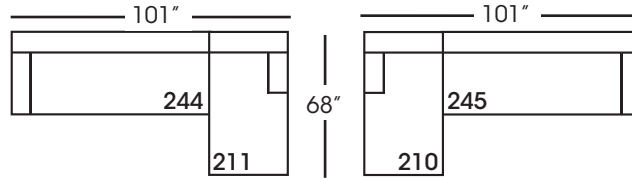

Moreau-244/245
Small Bench End - RSE/LSE
L65" D41" H35"

Moreau-248/249
Bench End w/Corner
RSE/LSE
L118" D41" H35"

Seat Height 22"
Seat Depth 19"
Arm Height 25"

This is a suggested application and is subject to change.
Sizes and dimensions will vary due to the individual hand crafted techniques and materials used in every style we produce.
All furniture style names are for internal reference only, not intended for commercial use.

MOREAU SECTIONAL COLLECTION			
	Chaise 210/211	2-Seat End 244/245	3-Seat End w/Corner 248/249
Standard Features			
Lisa Down-Blend Cushion	x	x	x
One 20" Non-Weltd Kidney Pillow (TP)	x	x(2)	x(3)
Sinuous Underconstruction	x	x	x
Options - See Price List for Prices			
Susan Down-Like Cushion	No Charge	No Charge	No Charge
Katie Premium Down-Blend Cushion	x	x	x
Extra Pillows (XP) - 18" TP	x	x	x
Ordering Instructions			
To Order, Please write the following:	Moreau-210 RSC/211 LSC	Moreau-244 RSE/245 LSE	Moreau-248 RSE/249 LSE

Pattern Availability: RG, PS, NM, RS

ECLECTIC.SPIRITED.WONDERFULLY COMFORTABLE.

MOREAU • UPHOLSTERED • BENCH SEAT

Chaise*
L36" D68" H35"
**available as right or left seated*

Small Bench End*
L65" D41" H35"
**available as right or left seated*

Bench End with Corner*
L118" D41" H35"
**available as right or left seated*