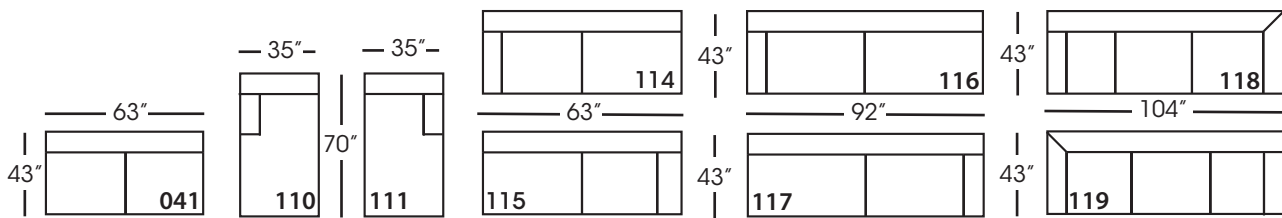

Laney-SLIP-110/111  
Chaise - RSC/LSC  
L35" D70" H34"

Laney-SLIP-114/115  
Small Seated End - RSE/LSE  
L63" D43" H34"

Laney-SLIP-116/117  
Large Seated End - RSE/LSE  
L92" D43" H34"

Laney-SLIP-118/119  
Three Seat End w/Corner  
RSE/LSE  
L104" D43" H34"

Seat Height 21"  
Seat Depth 23"  
Arm Height 25"

<b>LANEY SECTIONAL COLLECTION</b>					
	<b>Large Armless 041</b>	<b>Chaise 110/111</b>	<b>Small Seated End 114/115</b>	<b>Large Seated End 116/117</b>	<b>3-Seat End w/Corner 118/119</b>
<b>Standard Features</b>					
Lisa Down-Blend Cushion	x	x	x	x	x
Sinuous Underconstruction	x	x	x	x	x
<b>Options - See Price List for Prices</b>					
Susan Down-Like Cushion	No Charge	No Charge	No Charge	No Charge	No Charge
Katie Premium Down Blend Cushion	x	x	x	x	x
Extra Pillows (XP) - 20" TP	N/A	x	x	x	x
<b>Ordering Instructions</b>					
To Order, Please write the following:	Laney-SLIP-041	Laney-SLIP-110 RSC/111 LSC	Laney-SLIP-114 RSE/115 LSE	Laney-SLIP-116 RSE/117 LSE	Laney-SLIP-118 RSE/119 LSE
<b>Additional Slipcovers</b>					
To Order, Please write the following:	Laney-SCO-041	Laney-SCO-110/111	Laney-SCO-114/115	Laney-SCO-116/117	Laney-SCO-118/119

**Pattern Availability: RG, PS, NM, RS**

ECLECTIC.SPIRITED.WONDERFULLY COMFORTABLE.

LANEY • SLIPCOVER • LOOSE PILLOW BACK

Large Armless  
L63" D34" H43"

Chaise\*  
L35" D70" H34"  
*\*available as right or left seated*

Small Seated End\*  
L63" D34" H43"  
*\*available as right or left seated*

Large Seated End\*  
L92" D34" H43"  
*\*available as right or left seated*

3-Seat End with Corner\*  
L104" D34" H43"  
*\*available as right or left seated*