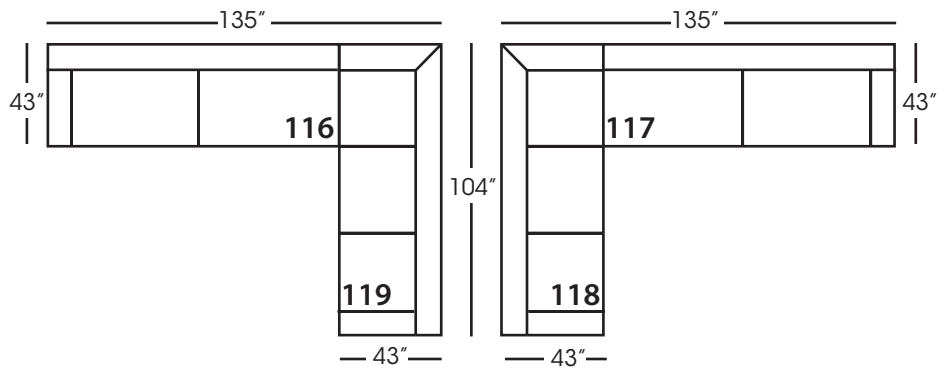

Laney-SLIP-110/111  
Chaise - RSC/LSC  
L35" D70" H34"

Laney-SLIP-114/115  
Small Seated End - RSE/LSE  
L63" D43" H34"

Laney-SLIP-116/117  
Large Seated End - RSE/LSE  
L92" D43" H34"

Laney-SLIP-118/119  
Three Seat End w/Corner  
RSE/LSE  
L104" D43" H34"

Seat Height 21"  
Seat Depth 23"  
Arm Height 25"

<b>LANEY SECTIONAL COLLECTION</b>					
	<b>Large Armless 041</b>	<b>Chaise 110/111</b>	<b>Small Seated End 114/115</b>	<b>Large Seated End 116/117</b>	<b>3-Seat End w/Corner 118/119</b>
<b>Standard Features</b>					
Lisa Down-Blend Cushion	x	x	x	x	x
Sinuous Underconstruction	x	x	x	x	x
<b>Options - See Price List for Prices</b>					
Susan Down-Like Cushion	No Charge	No Charge	No Charge	No Charge	No Charge
Katie Premium Down Blend Cushion	x	x	x	x	x
Extra Pillows (XP) - 20" TP	N/A	x	x	x	x
<b>Ordering Instructions</b>					
To Order, Please write the following:	Laney-SLIP-041	Laney-SLIP-110 RSC/111 LSC	Laney-SLIP-114 RSE/115 LSE	Laney-SLIP-116 RSE/117 LSE	Laney-SLIP-118 RSE/119 LSE
<b>Additional Slipcovers</b>					
To Order, Please write the following:	Laney-SCO-041	Laney-SCO-110/111	Laney-SCO-114/115	Laney-SCO-116/117	Laney-SCO-118/119

**Pattern Availability: RG, PS, NM, RS**

ECLECTIC.SPIRITED.WONDERFULLY COMFORTABLE.

LANEY • SLIPCOVER • LOOSE PILLOW BACK

Large Armless  
L63" D34" H43"

Chaise\*  
L35" D70" H34"  
*\*available as right or left seated*

Small Seated End\*  
L63" D34" H43"  
*\*available as right or left seated*

Large Seated End\*  
L92" D34" H43"  
*\*available as right or left seated*

3-Seat End with Corner\*  
L104" D34" H43"  
*\*available as right or left seated*