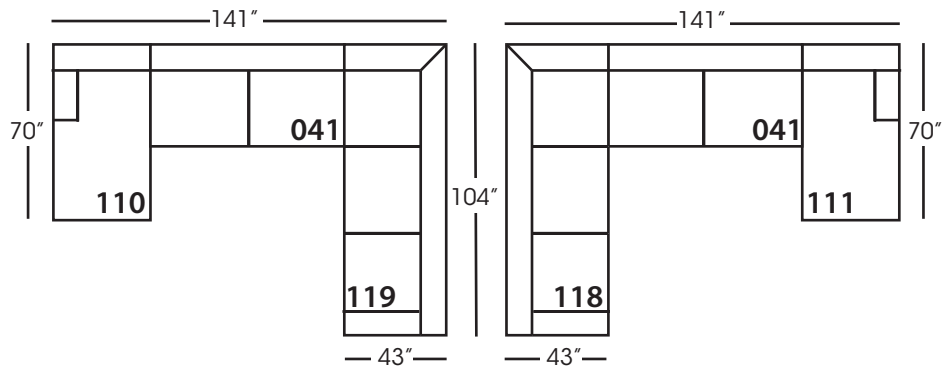

Laney-SLIP-110/111  
Chaise - RSC/LSC  
L35" D70" H34"

Laney-SLIP-114/115  
Small Seated End - RSE/LSE  
L63" D43" H34"

Laney-SLIP-116/117  
Large Seated End - RSE/LSE  
L92" D43" H34"

Laney-SLIP-118/119  
Three Seat End w/Corner  
RSE/LSE  
L104" D43" H34"

Seat Height 21"  
Seat Depth 23"  
Arm Height 25"

<b>LANEY SECTIONAL COLLECTION</b>					
	<b>Large Armless 041</b>	<b>Chaise 110/111</b>	<b>Small Seated End 114/115</b>	<b>Large Seated End 116/117</b>	<b>3-Seat End w/Corner 118/119</b>
<b>Standard Features</b>					
Lisa Down-Blend Cushion	x	x	x	x	x
Sinuous Underconstruction	x	x	x	x	x
<b>Options - See Price List for Prices</b>					
Susan Down-Like Cushion	No Charge	No Charge	No Charge	No Charge	No Charge
Katie Premium Down Blend Cushion	x	x	x	x	x
Extra Pillows (XP) - 20" TP	N/A	x	x	x	x
<b>Ordering Instructions</b>					
To Order, Please write the following:	Laney-SLIP-041	Laney-SLIP-110 RSC/111 LSC	Laney-SLIP-114 RSE/115 LSE	Laney-SLIP-116 RSE/117 LSE	Laney-SLIP-118 RSE/119 LSE
<b>Additional Slipcovers</b>					
To Order, Please write the following:	Laney-SCO-041	Laney-SCO-110/111	Laney-SCO-114/115	Laney-SCO-116/117	Laney-SCO-118/119

**Pattern Availability: RG, PS, NM, RS**

ECLECTIC.SPIRITED.WONDERFULLY COMFORTABLE.

LANEY • SLIPCOVER • LOOSE PILLOW BACK

Large Armless  
L63" D34" H43"

Chaise\*  
L35" D70" H34"  
*\*available as right or left seated*

Small Seated End\*  
L63" D34" H43"  
*\*available as right or left seated*

Large Seated End\*  
L92" D34" H43"  
*\*available as right or left seated*

3-Seat End with Corner\*  
L104" D34" H43"  
*\*available as right or left seated*