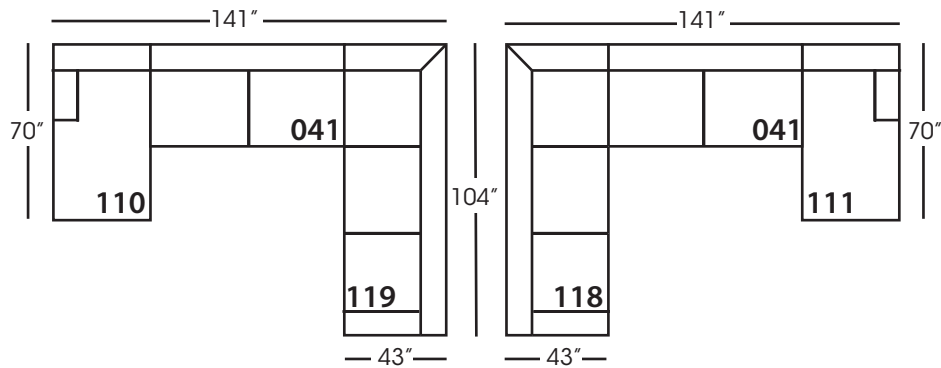

Laney-110/111
Chaise - RSC/LSC
L35" D70" H34"

Laney-114/115
Two Seated End - RSE/LSE
L63" D43" H34"

Laney-116/117
Three Seated End - RSE/LSE
L92" D43" H34"

Laney-118/119
Three Seat End w/Corner
RSE/LSE
L104" D43" H34"

Seat Height 21"
Seat Depth 23"
Arm Height 25"

LANEY SECTIONAL COLLECTION					
	Large Armless 041	Chaise 110/111	2-Seat End 114/115	3-Seat End 116/117	3-Seat End w/Corner 118/119
Standard Features					
Lisa Down-Blend Cushion	x	x	x	x	x
One 20" Non-Welted Throw Pillow (TP)	N/A	x	x	x	x(2)
Sinuous Underconstruction	x	x	x	x	x
Options - See Price List for Prices					
Susan Down-Like Cushion	No Charge	No Charge	No Charge	No Charge	No Charge
Katie Premium Down Blend Cushion	x	x	x	x	x
Extra Pillows (XP) - 20" TP	N/A	x	x	x	x
Ordering Instructions					
To Order, Please write the following:	Laney-041	Laney-110 RSC/111 LSC	Laney-114 RSE/115 LSE	Laney-116 RSE/117 LSE	Laney-118 RSE/119 LSE

Pattern Availability: RG, PS, NM, RS

ECLECTIC.SPIRITED.WONDERFULLY COMFORTABLE.

LANEY • UPHOLSTERED • LOOSE PILLOW BACK

Large Armless
L63" D43" H34"

Chaise*
L35" D70" H34"
**available as right or left seated*

2-Seat End*
L63" D43" H34"
**available as right or left seated*

3-Seat End*
L92" D43" H34"
**available as right or left seated*

3-Seat End with Corner*
L104" D43" H34"
**available as right or left seated*