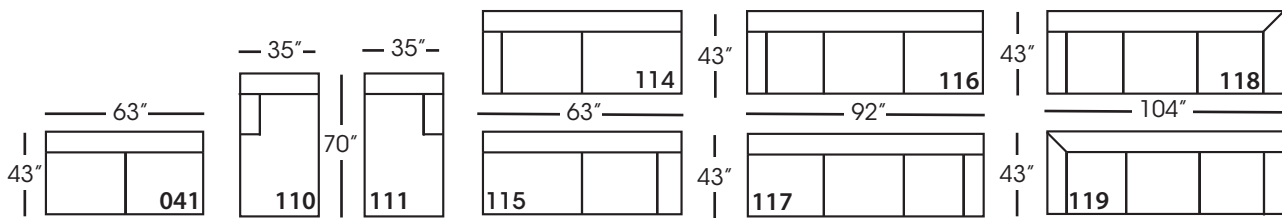

Laney-110/111
Chaise - RSC/LSC
L35" D70" H34"

Laney-114/115
Two Seated End - RSE/LSE
L63" D43" H34"

Laney-116/117
Three Seated End - RSE/LSE
L92" D43" H34"

Laney-118/119
Three Seat End w/Corner
RSE/LSE
L104" D43" H34"

Seat Height 21"
Seat Depth 23"
Arm Height 25"

LANEY SECTIONAL COLLECTION					
	Large Armless 041	Chaise 110/111	2-Seat End 114/115	3-Seat End 116/117	3-Seat End w/Corner 118/119
Standard Features					
Lisa Down-Blend Cushion	x	x	x	x	x
One 20" Non-Welted Throw Pillow (TP)	N/A	x	x	x	x(2)
Sinuous Underconstruction	x	x	x	x	x
Options - See Price List for Prices					
Susan Down-Like Cushion	No Charge	No Charge	No Charge	No Charge	No Charge
Katie Premium Down Blend Cushion	x	x	x	x	x
Extra Pillows (XP) - 20" TP	N/A	x	x	x	x
Ordering Instructions					
To Order, Please write the following:	Laney-041	Laney-110 RSC/111 LSC	Laney-114 RSE/115 LSE	Laney-116 RSE/117 LSE	Laney-118 RSE/119 LSE

Pattern Availability: RG, PS, NM, RS

ECLECTIC.SPIRITED.WONDERFULLY COMFORTABLE.

LANEY • UPHOLSTERED • LOOSE PILLOW BACK

Large Armless
L63" D43" H34"

Chaise*
L35" D70" H34"
**available as right or left seated*

2-Seat End*
L63" D43" H34"
**available as right or left seated*

3-Seat End*
L92" D43" H34"
**available as right or left seated*

3-Seat End with Corner*
L104" D43" H34"
**available as right or left seated*