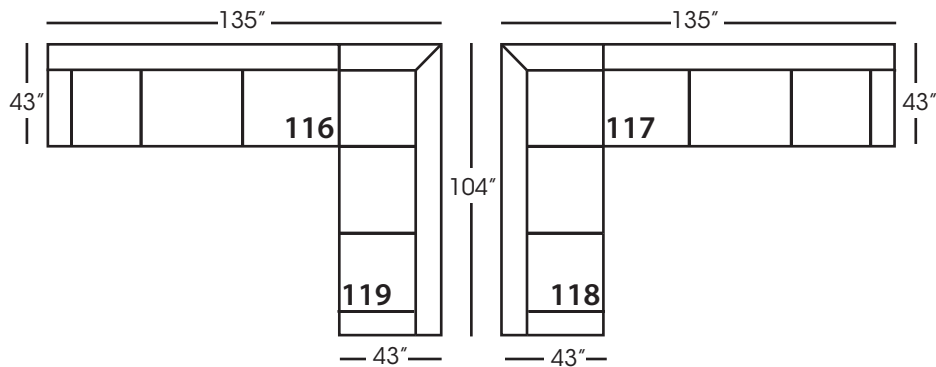

Laney-110/111
Chaise - RSC/LSC
L35" D70" H34"

Laney-114/115
Two Seated End - RSE/LSE
L63" D43" H34"

Laney-116/117
Three Seated End - RSE/LSE
L92" D43" H34"

Laney-118/119
Three Seat End w/Corner
RSE/LSE
L104" D43" H34"

Seat Height 21"
Seat Depth 23"
Arm Height 25"

LANEY SECTIONAL COLLECTION					
	Large Armless 041	Chaise 110/111	2-Seat End 114/115	3-Seat End 116/117	3-Seat End w/Corner 118/119
Standard Features					
Lisa Down-Blend Cushion	x	x	x	x	x
One 20" Non-Welted Throw Pillow (TP)	N/A	x	x	x	x(2)
Sinuous Underconstruction	x	x	x	x	x
Options - See Price List for Prices					
Susan Down-Like Cushion	No Charge	No Charge	No Charge	No Charge	No Charge
Katie Premium Down Blend Cushion	x	x	x	x	x
Extra Pillows (XP) - 20" TP	N/A	x	x	x	x
Ordering Instructions					
To Order, Please write the following:	Laney-041	Laney-110 RSC/111 LSC	Laney-114 RSE/115 LSE	Laney-116 RSE/117 LSE	Laney-118 RSE/119 LSE

Pattern Availability: RG, PS, NM, RS

ECLECTIC.SPIRITED.WONDERFULLY COMFORTABLE.

LANEY • UPHOLSTERED • LOOSE PILLOW BACK

Large Armless
L63" D43" H34"

Chaise*
L35" D70" H34"
**available as right or left seated*

2-Seat End*
L63" D43" H34"
**available as right or left seated*

3-Seat End*
L92" D43" H34"
**available as right or left seated*

3-Seat End with Corner*
L104" D43" H34"
**available as right or left seated*