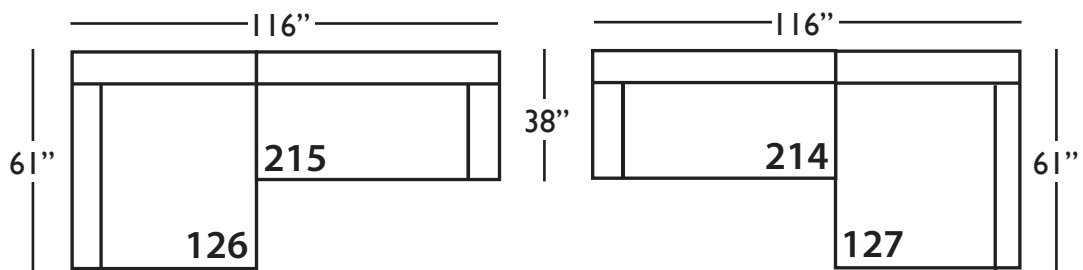

Boden-SLIP-214/215  
Two Seated End - RSE/LSE  
L58" D38" H35"

Seat Height 21"  
Seat Depth 25"  
Arm Height 28"

This is a suggested application and is subject to change.  
Sizes and dimensions will vary due to the individual hand crafted techniques and materials used in every style we produce.  
All furniture style names are for internal reference only, not intended for commercial use.

<b>BODEN SLIP SECTIONAL COLLECTION</b>		
	<b>Bumper 126/127</b>	<b>2-Seat End 214/215</b>
<b>Standard Features</b>		
Cloud Cushion	x	x
24" Non-Welted Pillow (TP)	x (2)	x
14"x26" Bolster Pillow	N/A	x
Sinuous Underconstruction	x	x
<b>Options - See Price List for Prices</b>		
Luxe Cushion	No Charge	No Charge
Cloud Plus Cushion	x	x
Extra Pillows (XP) - 24" TP	x	x
<b>Ordering Instructions</b>		
To Order, Please write the following:	Boden-SLIP-126 RSC/127 LSC	Boden-SLIP-214 RSE/215 LSE

**Pattern Availability: RG, PS, NM, RS**

ECLECTIC.SPIRITED.WONDERFULLY COMFORTABLE.

BODEN • SLIPCOVERED • BENCH SEAT

Bumper\*  
L58" D61" H35"  
*\*available as right or left seated*

2-Seat Bench End\*  
L58" D38" H35"  
*\*available as right or left seated*