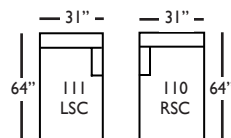

Seat Height 21"
Seat Depth 22"
Arm Height 30"

This is a suggested application. Application is subject to change.
Sizes and Dimensions will vary from piece to piece due to the individual hand craftsmanship used in every style we produce.
All furniture style names are for internal reference only, not intended for commercial use.

Pattern Availability: RG, PS, NM, RS

ECLECTIC.SPIRITED.WONDERFULLY COMFORTABLE.

OSCAR • FULLY UPHOLSTERED • LOOSE PILLOW BACK

2-Seat End*
L62" D43" H36"
**available as right or left seated*

3-Seat End*
L90" D43" H36"
**available as right or left seated*

Corner Sofa End*
L103" D43" H36"
**available as right or left seated*

Chaise*
L31" D64" H36"
**available as right or left seated*

Large Armless
L63" D43" H36"