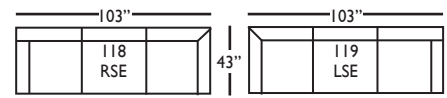

Pattern Availability: RG, PS, NM, RS

ECLECTIC.SPIRITED.WONDERFULLY COMFORTABLE.

OSCAR • FULLY UPHOLSTERED • LOOSE PILLOW BACK

2-Seat End*
L62" D43" H36"
**available as right or left seated*

3-Seat End*
L90" D43" H36"
**available as right or left seated*

Corner Sofa End*
L103" D43" H36"
**available as right or left seated*

Chaise*
L31" D64" H36"
**available as right or left seated*

Large Armless
L63" D43" H36"