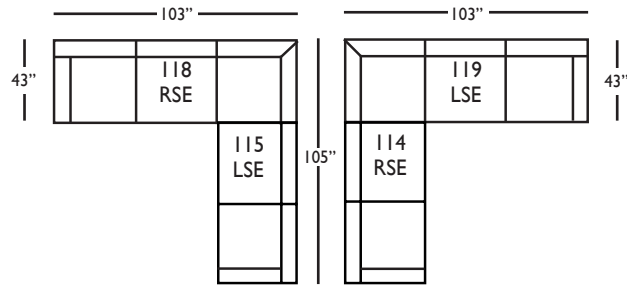

ECLECTIC.SPIRITED.WONDERFULLY COMFORTABLE.

OSCAR • FULLY UPHOLSTERED • LOOSE PILLOW BACK