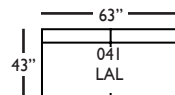

Pattern Availability: RG, PS, NM, RS

ECLECTIC.SPIRITED.WONDERFULLY COMFORTABLE.

OSCAR • FULLY UPHOLSTERED • LOOSE PILLOW BACK

2-Seat End*
L62" D43" H36"
**available as right or left seated*

3-Seat End*
L90" D43" H36"
**available as right or left seated*

Corner Sofa End*
L103" D43" H36"
**available as right or left seated*

Chaise*
L31" D64" H36"
**available as right or left seated*

Large Armless
L63" D43" H36"