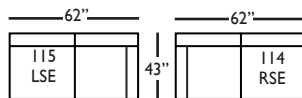

ECLECTIC.SPIRITED.WONDERFULLY COMFORTABLE.

OSCAR • FULLY UPHOLSTERED • LOOSE PILLOW BACK

2-Seat End*
L62" D43" H36"
*available as right or left seated