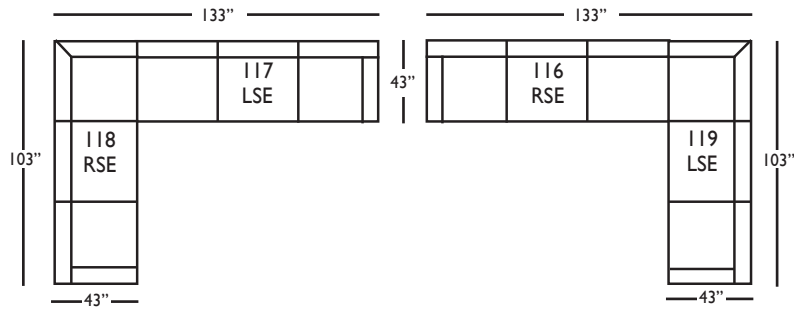

ECLECTIC.SPIRITED.WONDERFULLY COMFORTABLE.

OSCAR • FULLY UPHOLSTERED • LOOSE PILLOW BACK