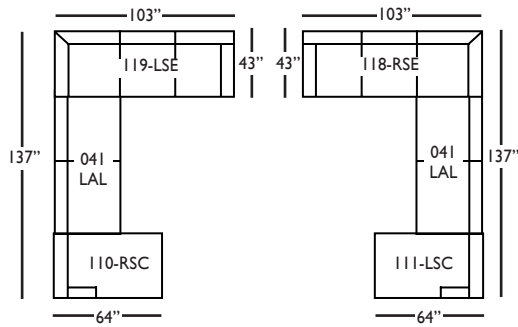

ECLECTIC.SPIRITED.WONDERFULLY COMFORTABLE.

OSCAR • FULLY UPHOLSTERED • LOOSE PILLOW BACK