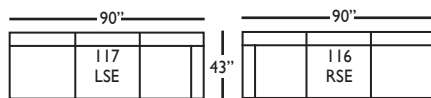

3-Seat End*
L90" D43" H36"
*available as right or left seated