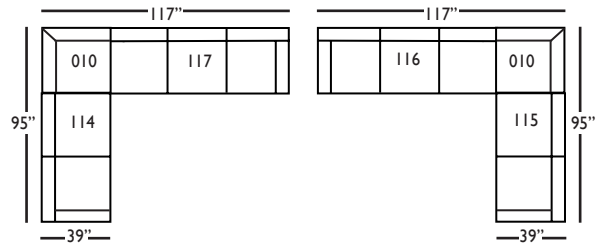

Cindy-SLIP-118/119-Right/Left
Three Seated End w/ Corner
L92" D39" H40"

Cindy-SLIP-041 - Large Armless
L63" D39" H40"

Cindy-SLIP-010 - Corner
L39" D39" H40"

Cindy-SLIP-114/115-Right/Left
Two Seated End
L56" D39" H40"

Cindy-SLIP-112/113-Right/Left
Single Seated End
L30" D39" H40"

Cindy-SLIP-061 - Small Armless
L31" D39" H40"

Seat Height 20"
Seat Depth 22"
Arm Height 24"

CINDY SLIPCOVER SECTIONAL COLLECTION

	3-Seat End w/Corner 118/119	3-Seat End 116/117	Chaise 110/111	Large Armless 041
Standard Features				
20" Contrasting Down Blend Throw Pillow	x (2)	x (1)	x (1)	N/A
Lisa Down-Blend Cushion:	x	x	x	x
Sinuous Underconstruction	x	x	x	x
Options - See Price List for Prices				
Susan Down-Like Cushion:	No Charge	No Charge	No Charge	No Charge
Katie Premium Down Blend Cushion	x	x	x	x
Fringe (BLF): See page 6	x	x	x	N/A
Contrast Welt (CW)	x	x	x	x
Decorative Trim (DT): See page 6	x	x	x	N/A
Fitted Arm Covers:	N/A	N/A	N/A	N/A
Ordering Instructions				
To Order, Please write the following:	Cindy-Slip-118/119	Cindy-Slip-116/117	Cindy-Slip-110/111	CindySlip-041

CINDY • SLIPCOVER

3-Seat End with Corner 118/119*
L92" D39" H40"
**available as right or left seated*

3-Seat End 116/117*
L78" D39" H40"
**available as right or left seated*

2-Seat End 114/115*
L56" D39" H40"
**available as right or left seated*

Corner 010
L39" D39" H40"