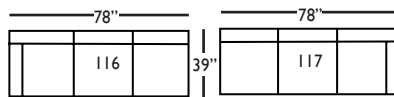

3-Seat End 116/117*
L78" D39" H40"
*available as right or left seated