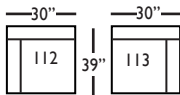

Cindy-SLIP-112/113-Right/Left
Single Seated End
L30" D39" H40"

Cindy-SLIP-061 - Small Armless
L31" D39" H40"

Seat Height 20"
Seat Depth 22"
Arm Height 24"

CINDY SLIPCOVER SECTIONAL COLLECTION

	3-Seat End w/Corner 118/119	3-Seat End 116/117	Chaise 110/111	Large Armless 041
Standard Features				
20" Contrasting Down Blend Throw Pillow	x (2)	x (1)	x (1)	N/A
Lisa Down-Blend Cushion:	x	x	x	x
Sinuous Underconstruction	x	x	x	x
Options - See Price List for Prices				
Susan Down-Like Cushion:	No Charge	No Charge	No Charge	No Charge
Katie Premium Down Blend Cushion	x	x	x	x
Fringe (BLF): See page 6	x	x	x	N/A
Contrast Welt (CW)	x	x	x	x
Decorative Trim (DT): See page 6	x	x	x	N/A
Fitted Arm Covers:	N/A	N/A	N/A	N/A
Ordering Instructions				
To Order, Please write the following:	Cindy-Slip-118/119	Cindy-Slip-116/117	Cindy-Slip-110/111	CindySlip-041

CINDY • SLIPCOVER

3-Seat End with Corner 118/119*
L92" D39" H40"
**available as right or left seated*

3-Seat End 116/117*
L78" D39" H40"
**available as right or left seated*

2-Seat End 114/115*
L56" D39" H40"
**available as right or left seated*

Single Seat End 112/113*
L30" D39" H40"
**available as right or left seated*

Chaise 110/111*
L34" D60" H40"
**available as right or left seated*

Large Armless 041
L63" D39" H40"

Small Armless 061
L31" D39" H40"

Corner 010
L39" D39" H40"