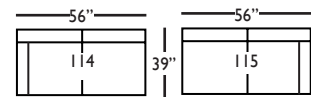

Cindy-SLIP-112/113-Right/Left
Single Seated End
L30" D39" H40"

Cindy-SLIP-061 - Small Armless
L31" D39" H40"

Seat Height 20"
Seat Depth 22"
Arm Height 24"

CINDY SLIPCOVER SECTIONAL COLLECTION

	3-Seat End w/Corner 118/119	3-Seat End 116/117	Chaise 110/111	Large Armless 041
Standard Features				
20" Contrasting Down Blend Throw Pillow	x (2)	x (1)	x (1)	N/A
Lisa Down-Blend Cushion:	x	x	x	x
Sinuous Underconstruction	x	x	x	x
Options - See Price List for Prices				
Susan Down-Like Cushion:	No Charge	No Charge	No Charge	No Charge
Katie Premium Down Blend Cushion	x	x	x	x
Fringe (BLF): See page 6	x	x	x	N/A
Contrast Welt (CW)	x	x	x	x
Decorative Trim (DT): See page 6	x	x	x	N/A
Fitted Arm Covers:	N/A	N/A	N/A	N/A
Ordering Instructions				
To Order, Please write the following:	Cindy-Slip-118/119	Cindy-Slip-116/117	Cindy-Slip-110/111	CindySlip-041

CINDY SLIPCOVER SECTIONAL COLLECTION

	Corner 010	2-Seat End 114/115	Single Seat End 112/113	Small Armless 061
Standard Features				
20" Contrasting Down Blend Throw Pillow	x (1)	x (1)	x (1)	N/A
Lisa Down-Blend Cushion:	x	x	x	x
Sinuous Underconstruction	x	x	x	x
Options - See Price List for Prices				
Susan Down-Like Cushion:	No Charge	No Charge	No Charge	No Charge
Katie Premium Down Blend Cushion	x	x	x	x
Fringe (BLF): See page 6	x	x	x	N/A
Contrast Welt (CW)	x	x	x	x
Decorative Trim (DT): See page 6	x	x	x	N/A
Fitted Arm Covers:	N/A	N/A	N/A	N/A
Ordering Instructions				
To Order, Please write the following:	Cindy-Slip-010	Cindy-Slip-114/115	Cindy-Slip-112/113	Cindy-Slip-061

CINDY • SLIPCOVER

3-Seat End with Corner 118/119*
L92" D39" H40"
**available as right or left seated*

3-Seat End 116/117*
L78" D39" H40"
**available as right or left seated*

2-Seat End 114/115*
L56" D39" H40"
**available as right or left seated*

Corner 010
L39" D39" H40"