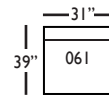

Cindy-SLIP-112/113-Right/Left
Single Seated End
L30" D39" H40"

Cindy-SLIP-061 - Small Armless
L31" D39" H40"

Seat Height 20"
Seat Depth 22"
Arm Height 24"

CINDY SLIPCOVER SECTIONAL COLLECTION

	3-Seat End w/Corner 118/119	3-Seat End 116/117	Chaise 110/111	Large Armless 041
Standard Features				
20" Contrasting Down Blend Throw Pillow	x (2)	x (1)	x (1)	N/A
Lisa Down-Blend Cushion:	x	x	x	x
Sinuous Underconstruction	x	x	x	x
Options - See Price List for Prices				
Susan Down-Like Cushion:	No Charge	No Charge	No Charge	No Charge
Katie Premium Down Blend Cushion	x	x	x	x
Fringe (BLF): See page 6	x	x	x	N/A
Contrast Welt (CW)	x	x	x	x
Decorative Trim (DT): See page 6	x	x	x	N/A
Fitted Arm Covers:	N/A	N/A	N/A	N/A
Ordering Instructions				
To Order, Please write the following:	Cindy-Slip-118/119	Cindy-Slip-116/117	Cindy-Slip-110/111	CindySlip-041

CINDY • SLIPCOVER

3-Seat End with Corner 118/119*
L92" D39" H40"
**available as right or left seated*

3-Seat End 116/117*
L78" D39" H40"
**available as right or left seated*

2-Seat End 114/115*
L56" D39" H40"
**available as right or left seated*

Single Seat End 112/113*
L30" D39" H40"
**available as right or left seated*

Chaise 110/111*
L34" D60" H40"
**available as right or left seated*

Large Armless 041
L63" D39" H40"

Small Armless 061
L31" D39" H40"

Corner 010
L39" D39" H40"