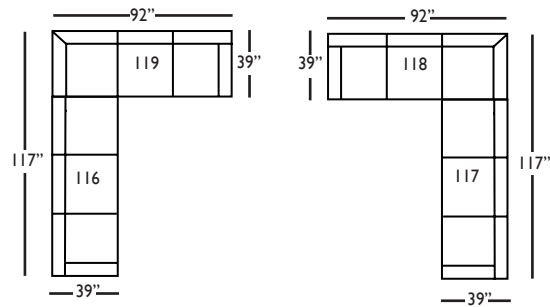

Cindy-SLIP-118/119-Right/Left
Three Seated End w/ Corner
L92" D39" H40"

Cindy-SLIP-041 - Large Armless
L63" D39" H40"

Cindy-SLIP-010 - Corner
L39" D39" H40"

Cindy-SLIP-114/115-Right/Left
Two Seated End
L56" D39" H40"

Cindy-SLIP-112/113-Right/Left
Single Seated End
L30" D39" H40"

Cindy-SLIP-061 - Small Armless
L31" D39" H40"

Seat Height 20"
Seat Depth 22"
Arm Height 24"

CINDY SLIPCOVER SECTIONAL COLLECTION

	3-Seat End w/Corner 118/119	3-Seat End 116/117	Chaise 110/111	Large Armless 041
Standard Features				
20" Contrasting Down Blend Throw Pillow	x (2)	x (1)	x (1)	N/A
Lisa Down-Blend Cushion:	x	x	x	x
Sinuous Underconstruction	x	x	x	x
Options - See Price List for Prices				
Susan Down-Like Cushion:	No Charge	No Charge	No Charge	No Charge
Katie Premium Down Blend Cushion	x	x	x	x
Fringe (BLF): See page 6	x	x	x	N/A
Contrast Welt (CW)	x	x	x	x
Decorative Trim (DT): See page 6	x	x	x	N/A
Fitted Arm Covers:	N/A	N/A	N/A	N/A
Ordering Instructions				
To Order, Please write the following:	Cindy-Slip-118/119	Cindy-Slip-116/117	Cindy-Slip-110/111	CindySlip-041

CINDY • SLIPCOVER

3-Seat End with Corner 118/119*
L92" D39" H40"
**available as right or left seated*

3-Seat End 116/117*
L78" D39" H40"
**available as right or left seated*

2-Seat End 114/115*
L56" D39" H40"
**available as right or left seated*

Corner 010
L39" D39" H40"