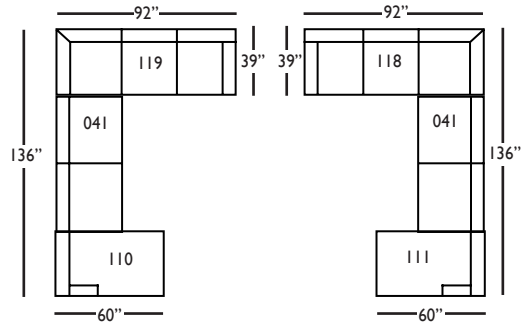

Cindy-SLIP-118/119-Right/Left
Three Seated End w/ Corner
L92" D39" H40"

Cindy-SLIP-041 - Large Armless
L63" D39" H40"

Cindy-SLIP-010 - Corner
L39" D39" H40"

Cindy-SLIP-114/115-Right/Left
Two Seated End
L56" D39" H40"

Cindy-SLIP-112/113-Right/Left
Single Seated End
L30" D39" H40"

Cindy-SLIP-061 - Small Armless
L31" D39" H40"

Seat Height 20"
Seat Depth 22"
Arm Height 24"

CINDY SLIPCOVER SECTIONAL COLLECTION

	3-Seat End w/Corner 118/119	3-Seat End 116/117	Chaise 110/111	Large Armless 041
Standard Features				
20" Contrasting Down Blend Throw Pillow	x (2)	x (1)	x (1)	N/A
Lisa Down-Blend Cushion:	x	x	x	x
Sinuous Underconstruction	x	x	x	x
Options - See Price List for Prices				
Susan Down-Like Cushion:	No Charge	No Charge	No Charge	No Charge
Katie Premium Down Blend Cushion	x	x	x	x
Fringe (BLF): See page 6	x	x	x	N/A
Contrast Welt (CW)	x	x	x	x
Decorative Trim (DT): See page 6	x	x	x	N/A
Fitted Arm Covers:	N/A	N/A	N/A	N/A
Ordering Instructions				
To Order, Please write the following:	Cindy-Slip-118/119	Cindy-Slip-116/117	Cindy-Slip-110/111	CindySlip-041

CINDY • SLIPCOVER

3-Seat End with Corner 118/119*
L92" D39" H40"
**available as right or left seated*

3-Seat End 116/117*
L78" D39" H40"
**available as right or left seated*

2-Seat End 114/115*
L56" D39" H40"
**available as right or left seated*

Corner 010
L39" D39" H40"