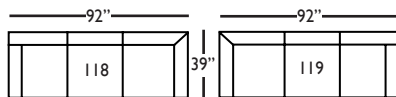

CINDY • SLIPCOVER

3-Seat End with Corner 118/119*
L92" D39" H40"
*available as right or left seated