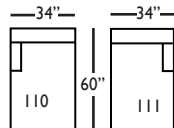

Cindy-SLIP-112/113-Right/Left
Single Seated End
L30" D39" H40"

Cindy-SLIP-061 - Small Armless
L31" D39" H40"

Seat Height 20"
Seat Depth 22"
Arm Height 24"

CINDY SLIPCOVER SECTIONAL COLLECTION

	3-Seat End w/Corner 118/119	3-Seat End 116/117	Chaise 110/111	Large Armless 041
Standard Features				
20" Contrasting Down Blend Throw Pillow	x (2)	x (1)	x (1)	N/A
Lisa Down-Blend Cushion:	x	x	x	x
Sinuous Underconstruction	x	x	x	x
Options - See Price List for Prices				
Susan Down-Like Cushion:	No Charge	No Charge	No Charge	No Charge
Katie Premium Down Blend Cushion	x	x	x	x
Fringe (BLF): See page 6	x	x	x	N/A
Contrast Welt (CW)	x	x	x	x
Decorative Trim (DT): See page 6	x	x	x	N/A
Fitted Arm Covers:	N/A	N/A	N/A	N/A
Ordering Instructions				
To Order, Please write the following:	Cindy-Slip-118/119	Cindy-Slip-116/117	Cindy-Slip-110/111	CindySlip-041

CINDY • SLIPCOVER

3-Seat End with Corner 118/119*
L92" D39" H40"
**available as right or left seated*

3-Seat End 116/117*
L78" D39" H40"
**available as right or left seated*

2-Seat End 114/115*
L56" D39" H40"
**available as right or left seated*

Single Seat End 112/113*
L30" D39" H40"
**available as right or left seated*

Chaise 110/111*
L34" D60" H40"
**available as right or left seated*

Large Armless 041
L63" D39" H40"

Small Armless 061
L31" D39" H40"

Corner 010
L39" D39" H40"