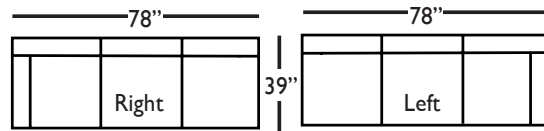

CINDY SECTIONAL COLLECTION

	3-Seat End w/Corner	3-Seat End	Chaise	Large Armless
Standard Features				
20" Contrasting Down Blend Throw Pillow	x (2)	x	x	N/A
Tapered or Turned Leg	x	x	x	x
Wooden Leg Finish	x	x	x	x
Lisa Down-Blend Cushion:	x	x	x	x
Sinuuous Underconstruction	x	x	x	x
Options - See Price List for Prices				
Susan Down-Like Cushion:	No Charge	No Charge	No Charge	No Charge
Katie Premium Down Blend Cushion	x	x	x	x
Fringe (BLF): See page 6	x	x	x	N/A
Contrast Welt (CW)	x	x	x	x
Decorative Trim (DT): See page 6	x	x	x	N/A
Fitted Arm Covers:	x	x	x	N/A
Ordering Instructions				
To Order, Please write the following:	Cindy-End8-LSE/RSE	Cindy-End6-LSE/RSE	Cindy-Chse-LSC/RSC	Cindy-LAL

CINDY SECTIONAL COLLECTION

	Corner	2-Seat End	Single Seat End	Small Armless
Standard Features				
20" Contrasting Down Blend Throw Pillow	x	x	x	N/A
Tapered or Turned Leg	x	x	x	x
Wooden Leg Finish	x	x	x	x
Lisa Down-Blend Cushion:	x	x	x	x
Sinuuous Underconstruction	x	x	x	x
Options - See Price List for Prices				
Susan Down-Like Cushion:	No Charge	No Charge	No Charge	No Charge
Katie Premium Down Blend Cushion	x	x	x	x
Fringe (BLF): See page 6	x	x	x	N/A
Contrast Welt (CW)	x	x	x	x
Decorative Trim (DT): See page 6	x	x	x	N/A
Fitted Arm Covers:	N/A	x	x	N/A
Ordering Instructions				
To Order, Please write the following:	Cindy-Cor	Cindy-End2-LSE/RSE	Cindy-End3-LSE/RSE	Cindy-SAL

Pattern Availability: RG, PS, NM, RS

CINDY • UPHOLSTERED

3-Seat End with Corner - End 8*
L92" D39" H40"
**available as right or left seated*

3-Seat End - End 6*
L78" D39" H40"
**available as right or left seated*