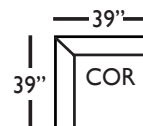

Pattern Availability: RG, PS, NM, RS

CINDY • UPHOLSTERED

3-Seat End with Corner - End 8*
L92" D39" H40"
**available as right or left seated*

3-Seat End - End 6*
L78" D39" H40"
**available as right or left seated*

2-Seat End - End 2*
L56" D39" H40"
**available as right or left seated*

Single Seat End - End 3*
L30" D39" H40"
**available as right or left seated*

Chaise End - CHSE*
L34" D60" H40"
**available as right or left seated*

Large Armless
L63" D39" H40"

Small Armless
L31" D39" H40"

Corner
L39" D39" H40"