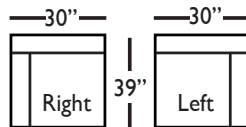

CINDY SECTIONAL COLLECTION

	Corner	2-Seat End	Single Seat End	Small Armless
Standard Features				
20" Contrasting Down Blend Throw Pillow	x	x	x	N/A
Tapered or Turned Leg	x	x	x	x
Wooden Leg Finish	x	x	x	x
Lisa Down-Blend Cushion:	x	x	x	x
Sinuuous Underconstruction	x	x	x	x
Options - See Price List for Prices				
Susan Down-Like Cushion:	No Charge	No Charge	No Charge	No Charge
Katie Premium Down Blend Cushion	x	x	x	x
Fringe (BLF): See page 6	x	x	x	N/A
Contrast Welt (CW)	x	x	x	x
Decorative Trim (DT): See page 6	x	x	x	N/A
Fitted Arm Covers:	N/A	x	x	N/A
Ordering Instructions				
To Order, Please write the following:	Cindy-Cor	Cindy-End2-LSE/RSE	Cindy-End3-LSE/RSE	Cindy-SAL

Pattern Availability: RG, PS, NM, RS

CINDY • UPHOLSTERED

3-Seat End with Corner - End 8*
L92" D39" H40"
**available as right or left seated*

3-Seat End - End 6*
L78" D39" H40"
**available as right or left seated*

2-Seat End - End 2*
L56" D39" H40"
**available as right or left seated*

Single Seat End - End 3*
L30" D39" H40"
**available as right or left seated*

Chaise End - CHSE*
L34" D60" H40"
**available as right or left seated*

Large Armless
L63" D39" H40"

Small Armless
L31" D39" H40"

Corner
L39" D39" H40"