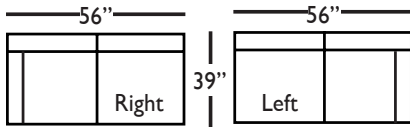

CINDY SECTIONAL COLLECTION

	Corner	2-Seat End	Single Seat End	Small Armless
Standard Features				
20" Contrasting Down Blend Throw Pillow	x	x	x	N/A
Tapered or Turned Leg	x	x	x	x
Wooden Leg Finish	x	x	x	x
Lisa Down-Blend Cushion:	x	x	x	x
Sinuuous Underconstruction	x	x	x	x
Options - See Price List for Prices				
Susan Down-Like Cushion:	No Charge	No Charge	No Charge	No Charge
Katie Premium Down Blend Cushion	x	x	x	x
Fringe (BLF): See page 6	x	x	x	N/A
Contrast Welt (CW)	x	x	x	x
Decorative Trim (DT): See page 6	x	x	x	N/A
Fitted Arm Covers:	N/A	x	x	N/A
Ordering Instructions				
To Order, Please write the following:	Cindy-Cor	Cindy-End2-LSE/RSE	Cindy-End3-LSE/RSE	Cindy-SAL

Pattern Availability: RG, PS, NM, RS

CINDY • UPHOLSTERED

3-Seat End with Corner - End 8*
L92" D39" H40"
**available as right or left seated*

3-Seat End - End 6*
L78" D39" H40"
**available as right or left seated*

2-Seat End - End 2*
L56" D39" H40"
**available as right or left seated*

Single Seat End - End 3*
L30" D39" H40"
**available as right or left seated*

Chaise End - CHSE*
L34" D60" H40"
**available as right or left seated*

Large Armless
L63" D39" H40"

Small Armless
L31" D39" H40"

Corner
L39" D39" H40"