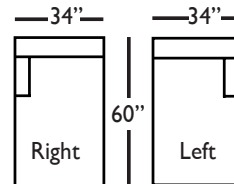

Three Seat End 6- RSE/LSE
L78" D39" H40"

Three Seat End w/Corner
End 8 - RSE/LSE
L92" D39" H40"

Large Armless - LAL
L63" D39" H40"

Corner - COR
L39" D39" H40"

Two Seat End -END2
LSE/RSE
L56" D39" H40"

Single Seat End -END3
LSE/RSE
L30" D39" H40"

Pattern Availability: RG, PS, NM, RS

CINDY • UPHOLSTERED

3-Seat End with Corner - End 8*
L92" D39" H40"
**available as right or left seated*

3-Seat End - End 6*
L78" D39" H40"
**available as right or left seated*

2-Seat End - End 2*
L56" D39" H40"
**available as right or left seated*

Single Seat End - End 3*
L30" D39" H40"
**available as right or left seated*

Chaise End - CHSE*
L34" D60" H40"
**available as right or left seated*

Large Armless
L63" D39" H40"

Small Armless
L31" D39" H40"

Corner
L39" D39" H40"