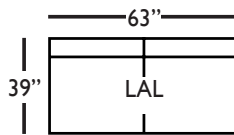

Three Seat End 6- RSE/LSE
L78" D39" H40"

Three Seat End w/Corner
End 8 - RSE/LSE
L92" D39" H40"

Large Armless - LAL
L63" D39" H40"

Corner - COR
L39" D39" H40"

Two Seat End -END2
LSE/RSE
L56" D39" H40"

Single Seat End -END3
LSE/RSE
L30" D39" H40"

Pattern Availability: RG, PS, NM, RS

CINDY • UPHOLSTERED

3-Seat End with Corner - End 8*
L92" D39" H40"
**available as right or left seated*

3-Seat End - End 6*
L78" D39" H40"
**available as right or left seated*

2-Seat End - End 2*
L56" D39" H40"
**available as right or left seated*

Single Seat End - End 3*
L30" D39" H40"
**available as right or left seated*

Chaise End - CHSE*
L34" D60" H40"
**available as right or left seated*

Large Armless
L63" D39" H40"

Small Armless
L31" D39" H40"

Corner
L39" D39" H40"