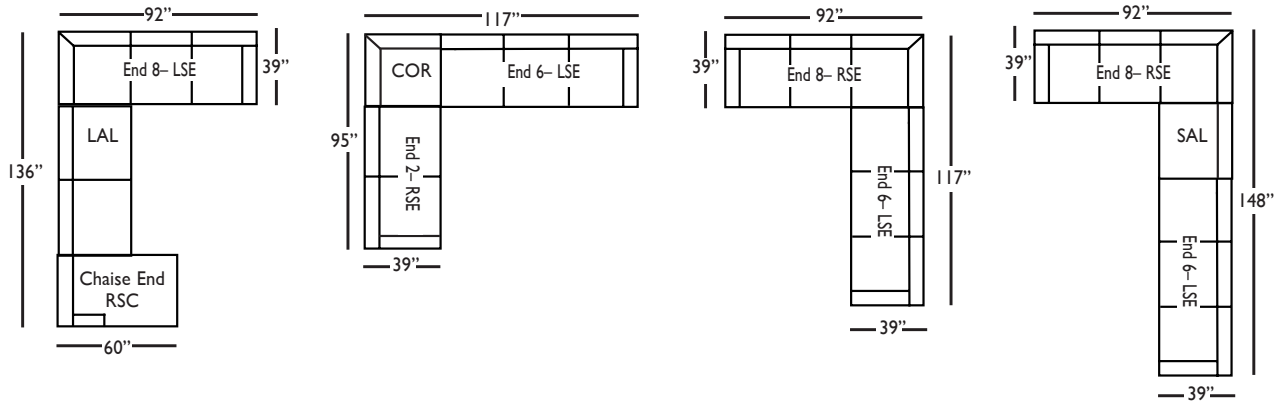

Small Armless - SAL
L31" D39" H40"

Seat Height 20"
Seat Depth 22"
Arm Height 24"

This is a suggested fabric application and wood finish. Fabrics shown are subject to change.
Sizes and Dimensions will vary from piece to piece due to the individual hand craftsmanship used in every style we produce.
All furniture style names are for internal reference only, not intended for commercial use.

CINDY SECTIONAL COLLECTION

	3-Seat End w/Corner	3-Seat End	Chaise	Large Armless
Standard Features				
20" Contrasting Down Blend Throw Pillow	x (2)	x	x	N/A
Tapered or Turned Leg	x	x	x	x
Wooden Leg Finish	x	x	x	x
Lisa Down-Blend Cushion:	x	x	x	x
Sinuuous Underconstruction	x	x	x	x
Options - See Price List for Prices				
Susan Down-Like Cushion:	No Charge	No Charge	No Charge	No Charge
Katie Premium Down Blend Cushion	x	x	x	x
Fringe (BLF): See page 6	x	x	x	N/A
Contrast Welt (CW)	x	x	x	x
Decorative Trim (DT): See page 6	x	x	x	N/A
Fitted Arm Covers:	x	x	x	N/A
Ordering Instructions				
To Order, Please write the following:	Cindy-End8-LSE/RSE	Cindy-End6-LSE/RSE	Cindy-Chse-LSC/RSC	Cindy-LAL

CINDY SECTIONAL COLLECTION

	Corner	2-Seat End	Single Seat End	Small Armless
Standard Features				
20" Contrasting Down Blend Throw Pillow	x	x	x	N/A
Tapered or Turned Leg	x	x	x	x
Wooden Leg Finish	x	x	x	x
Lisa Down-Blend Cushion:	x	x	x	x
Sinuuous Underconstruction	x	x	x	x
Options - See Price List for Prices				
Susan Down-Like Cushion:	No Charge	No Charge	No Charge	No Charge
Katie Premium Down Blend Cushion	x	x	x	x
Fringe (BLF): See page 6	x	x	x	N/A
Contrast Welt (CW)	x	x	x	x
Decorative Trim (DT): See page 6	x	x	x	N/A
Fitted Arm Covers:	N/A	x	x	N/A
Ordering Instructions				
To Order, Please write the following:	Cindy-Cor	Cindy-End2-LSE/RSE	Cindy-End3-LSE/RSE	Cindy-SAL

Pattern Availability: RG, PS, NM, RS

CINDY • UPHOLSTERED

3-Seat End with Corner - End 8*
L92" D39" H40"
**available as right or left seated*

3-Seat End - End 6*
L78" D39" H40"
**available as right or left seated*