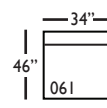

Bristol-SLIP-116/117
Right/Left Three Seated End
L92" D46" H35"

Bristol-SLIP-118/119
Right/Left Three Seated End
w/ Corner
L106" D46" H35"

Seat Height 21"
Seat Depth 27"
Arm Height 24"

This is a suggested application. Application is subject to change.
Sizes and Dimensions will vary from piece to piece due to the individual hand craftsmanship used in every style we produce.
All furniture style names are for internal reference only, not intended for commercial use.

Pattern Availability: RG, PS, NM, RS

ECLECTIC.SPIRITED.WONDERFULLY COMFORTABLE.

BRISTOL • SLIPCOVER • LOOSE PILLOW BACK

3-Seat End with Corner 118/119*
L106" D46" H35"
**available as right or left seated*

3-Seat End 116/117*
L92" D46" H35"
**available as right or left seated*

2-Seat End 114/115*
L72" D46" H35"
**available as right or left seated*

Chaise 110/111*
L40" D67" H35"
**available as right or left seated*

Large Armless 041
L67" D46" H35"

Small Armless 061
L34" D46" H35"