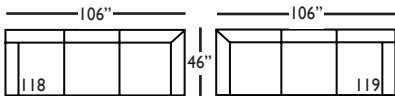

ECLECTIC.SPIRITED.WONDERFULLY COMFORTABLE.

BRISTOL • SLIPCOVER • LOOSE PILLOW BACK

3-Seat End with Corner 118/119*
L106" D46" H35"
*available as right or left seated