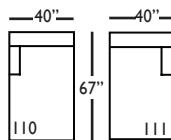

Bristol-SLIP-116/117
Right/Left Three Seated End
L92" D46" H35"

Bristol-SLIP-118/119
Right/Left Three Seated End
w/ Corner
L106" D46" H35"

Seat Height 21"
Seat Depth 27"
Arm Height 24"

This is a suggested application. Application is subject to change.
Sizes and Dimensions will vary from piece to piece due to the individual hand craftsmanship used in every style we produce.
All furniture style names are for internal reference only, not intended for commercial use.

Pattern Availability: RG, PS, NM, RS

ECLECTIC.SPIRITED.WONDERFULLY COMFORTABLE.

BRISTOL • SLIPCOVER • LOOSE PILLOW BACK

3-Seat End with Corner 118/119*
L106" D46" H35"
**available as right or left seated*

3-Seat End 116/117*
L92" D46" H35"
**available as right or left seated*

2-Seat End 114/115*
L72" D46" H35"
**available as right or left seated*

Chaise 110/111*
L40" D67" H35"
**available as right or left seated*

Large Armless 041
L67" D46" H35"

Small Armless 061
L34" D46" H35"