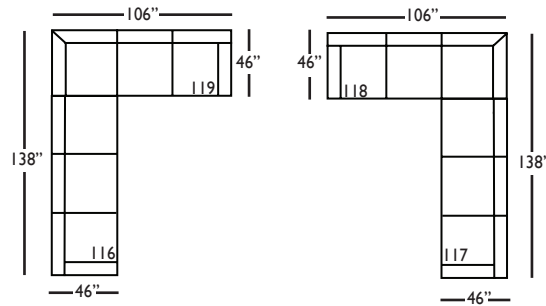

Bristol-SLIP-041
Large Armless
L67" D46" H35"

Bristol-SLIP-061
Small Armless
L34" D46" H35"

Bristol-SLIP-110/111
Right/Left Seated Chaise End
L40" D67" H35"

Bristol-SLIP-114/115
Right/Left Two Seated End
L72" D46" H35"

Bristol-SLIP-116/117
Right/Left Three Seated End
L92" D46" H35"

Bristol-SLIP-118/119
Right/Left Three Seated End
w/ Corner
L106" D46" H35"

Seat Height 21"
Seat Depth 27"
Arm Height 24"

This is a suggested application. Application is subject to change.
Sizes and Dimensions will vary from piece to piece due to the individual hand craftsmanship used in every style we produce.
All furniture style names are for internal reference only, not intended for commercial use.

BRISTOL SLIPCOVER SECTIONAL COLLECTION

	Large Armless 041	Small Armless 061	Chaise 110/111	2-Seat End 114/115	3-Seat End 116/117	3-Seat End w/Corner 118/119
Standard Features						
20" Contrasting Down Blend Throw Pillow (LTP)	N/A	N/A	x	x	x	x(2)
18" Contrasting Down Blend Throw Pillow (STP)	N/A	N/A	x	x	x	x(2)
14" Contrasting Down Blend Kidney Pillow (KP)	x(2)	N/A	N/A	N/A	N/A	N/A
Lisa Down-Blend Cushion:	x	x	x	x	x	x
Sinuous Underconstruction	x	x	x	x	x	x
Options - See Price List for Prices						
Susan Down-Like Cushion:	No Charge	No Charge	No Charge	No Charge	No Charge	No Charge
Katie Premium Down-Blend Cushion	x	x	x	x	x	x
Extra Pillow (XP)	x	N/A	x	x	x	x
Ordering Instructions						
To Order, Please write the following:	Bristol-Slip-041	Bristol-Slip-061	Bristol-Slip-110/111	Bristol-Slip-116/117	Bristol-Slip-116/117	Bristol-Slip-118/119
Additional Slipcovers						
To Order, Please write the following:	Bristol-SCO-041	Bristol-SCO-061	Bristol-SCO-110/111	Bristol-SCO-116/117	Bristol-SCO-116/117	Bristol-SCO-118/119

Pattern Availability: RG, PS, NM, RS

ECLECTIC.SPIRITED.WONDERFULLY COMFORTABLE.

BRISTOL • SLIPCOVER • LOOSE PILLOW BACK

3-Seat End with Corner 118/119*
L106" D46" H35"
**available as right or left seated*