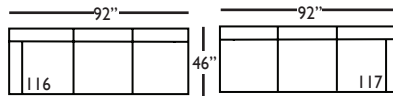

Bristol-SLIP-116/117
Right/Left Three Seated End
L92" D46" H35"

Bristol-SLIP-118/119
Right/Left Three Seated End
w/ Corner
L106" D46" H35"

Seat Height 21"
Seat Depth 27"
Arm Height 24"

This is a suggested application. Application is subject to change.
Sizes and Dimensions will vary from piece to piece due to the individual hand craftsmanship used in every style we produce.
All furniture style names are for internal reference only, not intended for commercial use.

BRISTOL SLIPCOVER SECTIONAL COLLECTION

	Large Armless 041	Small Armless 061	Chaise 110/111	2-Seat End 114/115	3-Seat End 116/117	3-Seat End w/Corner 118/119
Standard Features						
20" Contrasting Down Blend Throw Pillow (LTP)	N/A	N/A	x	x	x	x(2)
18" Contrasting Down Blend Throw Pillow (STP)	N/A	N/A	x	x	x	x(2)
14" Contrasting Down Blend Kidney Pillow (KP)	x(2)	N/A	N/A	N/A	N/A	N/A
Lisa Down-Blend Cushion:	x	x	x	x	x	x
Sinuous Underconstruction	x	x	x	x	x	x
Options - See Price List for Prices						
Susan Down-Like Cushion:	No Charge	No Charge	No Charge	No Charge	No Charge	No Charge
Katie Premium Down-Blend Cushion	x	x	x	x	x	x
Extra Pillow (XP)	x	N/A	x	x	x	x
Ordering Instructions						
To Order, Please write the following:	Bristol-Slip-041	Bristol-Slip-061	Bristol-Slip-110/111	Bristol-Slip-116/117	Bristol-Slip-116/117	Bristol-Slip-118/119
Additional Slipcovers						
To Order, Please write the following:	Bristol-SCO-041	Bristol-SCO-061	Bristol-SCO-110/111	Bristol-SCO-116/117	Bristol-SCO-116/117	Bristol-SCO-118/119

Pattern Availability: RG, PS, NM, RS

ECLECTIC.SPIRITED.WONDERFULLY COMFORTABLE.

BRISTOL • SLIPCOVER • LOOSE PILLOW BACK

3-Seat End with Corner 118/119*
L106" D46" H35"
**available as right or left seated*

3-Seat End 116/117*
L92" D46" H35"
**available as right or left seated*

2-Seat End 114/115*
L72" D46" H35"
**available as right or left seated*

Chaise 110/111*
L40" D67" H35"
**available as right or left seated*