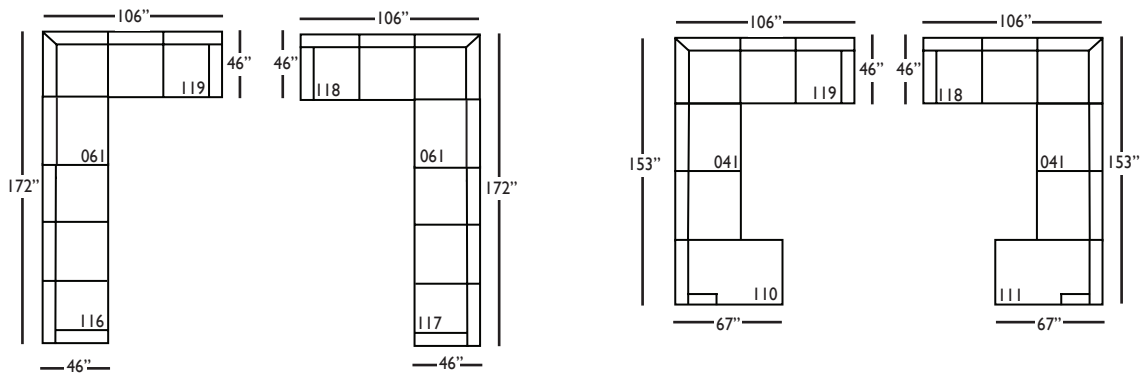

Bristol-SLIP-041
Large Armless
L67" D46" H35"

Bristol-SLIP-061
Small Armless
L34" D46" H35"

Bristol-SLIP-110/111
Right/Left Seated Chaise End
L40" D67" H35"

Bristol-SLIP-114/115
Right/Left Two Seated End
L72" D46" H35"

Bristol-SLIP-116/117
Right/Left Three Seated End
L92" D46" H35"

Bristol-SLIP-118/119
Right/Left Three Seated End
w/ Corner
L106" D46" H35"

Seat Height 21"
Seat Depth 27"
Arm Height 24"

This is a suggested application. Application is subject to change.
Sizes and Dimensions will vary from piece to piece due to the individual hand craftsmanship used in every style we produce.
All furniture style names are for internal reference only, not intended for commercial use.

BRISTOL SLIPCOVER SECTIONAL COLLECTION

	Large Armless 041	Small Armless 061	Chaise 110/111	2-Seat End 114/115	3-Seat End 116/117	3-Seat End w/Corner 118/119
Standard Features						
20" Contrasting Down Blend Throw Pillow (LTP)	N/A	N/A	x	x	x	x(2)
18" Contrasting Down Blend Throw Pillow (STP)	N/A	N/A	x	x	x	x(2)
14" Contrasting Down Blend Kidney Pillow (KP)	x(2)	N/A	N/A	N/A	N/A	N/A
Lisa Down-Blend Cushion:	x	x	x	x	x	x
Sinuous Underconstruction	x	x	x	x	x	x
Options - See Price List for Prices						
Susan Down-Like Cushion:	No Charge	No Charge	No Charge	No Charge	No Charge	No Charge
Katie Premium Down-Blend Cushion	x	x	x	x	x	x
Extra Pillow (XP)	x	N/A	x	x	x	x
Ordering Instructions						
To Order, Please write the following:	Bristol-Slip-041	Bristol-Slip-061	Bristol-Slip-110/111	Bristol-Slip-116/117	Bristol-Slip-116/117	Bristol-Slip-118/119
Additional Slipcovers						
To Order, Please write the following:	Bristol-SCO-041	Bristol-SCO-061	Bristol-SCO-110/111	Bristol-SCO-116/117	Bristol-SCO-116/117	Bristol-SCO-118/119

Pattern Availability: RG, PS, NM, RS

ECLECTIC.SPIRITED.WONDERFULLY COMFORTABLE.

BRISTOL • SLIPCOVER • LOOSE PILLOW BACK

3-Seat End with Corner 118/119*
L106" D46" H35"
**available as right or left seated*