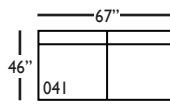

Bristol-SLIP-116/117
Right/Left Three Seated End
L92" D46" H35"

Bristol-SLIP-118/119
Right/Left Three Seated End
w/ Corner
L106" D46" H35"

Seat Height 21"
Seat Depth 27"
Arm Height 24"

This is a suggested application. Application is subject to change.
Sizes and Dimensions will vary from piece to piece due to the individual hand craftsmanship used in every style we produce.
All furniture style names are for internal reference only, not intended for commercial use.

BRISTOL SLIPCOVER SECTIONAL COLLECTION

	Large Armless 041	Small Armless 061	Chaise 110/111	2-Seat End 114/115	3-Seat End 116/117	3-Seat End w/Corner 118/119
Standard Features						
20" Contrasting Down Blend Throw Pillow (LTP)	N/A	N/A	x	x	x	x(2)
18" Contrasting Down Blend Throw Pillow (STP)	N/A	N/A	x	x	x	x(2)
14" Contrasting Down Blend Kidney Pillow (KP)	x(2)	N/A	N/A	N/A	N/A	N/A
Lisa Down-Blend Cushion:	x	x	x	x	x	x
Sinuous Underconstruction	x	x	x	x	x	x
Options - See Price List for Prices						
Susan Down-Like Cushion:	No Charge	No Charge	No Charge	No Charge	No Charge	No Charge
Katie Premium Down-Blend Cushion	x	x	x	x	x	x
Extra Pillow (XP)	x	N/A	x	x	x	x
Ordering Instructions						
To Order, Please write the following:	Bristol-Slip-041	Bristol-Slip-061	Bristol-Slip-110/111	Bristol-Slip-116/117	Bristol-Slip-116/117	Bristol-Slip-118/119
Additional Slipcovers						
To Order, Please write the following:	Bristol-SCO-041	Bristol-SCO-061	Bristol-SCO-110/111	Bristol-SCO-116/117	Bristol-SCO-116/117	Bristol-SCO-118/119

Pattern Availability: RG, PS, NM, RS

ECLECTIC.SPIRITED.WONDERFULLY COMFORTABLE.

BRISTOL • SLIPCOVER • LOOSE PILLOW BACK

3-Seat End with Corner 118/119*
L106" D46" H35"
**available as right or left seated*

3-Seat End 116/117*
L92" D46" H35"
**available as right or left seated*

2-Seat End 114/115*
L72" D46" H35"
**available as right or left seated*

Chaise 110/111*
L40" D67" H35"
**available as right or left seated*