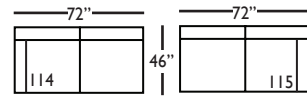

Bristol-SLIP-116/117
Right/Left Three Seated End
L92" D46" H35"

Bristol-SLIP-118/119
Right/Left Three Seated End
w/ Corner
L106" D46" H35"

Seat Height 21"
Seat Depth 27"
Arm Height 24"

This is a suggested application. Application is subject to change.
Sizes and Dimensions will vary from piece to piece due to the individual hand craftsmanship used in every style we produce.
All furniture style names are for internal reference only, not intended for commercial use.

BRISTOL SLIPCOVER SECTIONAL COLLECTION

	Large Armless 041	Small Armless 061	Chaise 110/111	2-Seat End 114/115	3-Seat End 116/117	3-Seat End w/Corner 118/119
Standard Features						
20" Contrasting Down Blend Throw Pillow (LTP)	N/A	N/A	x	x	x	x(2)
18" Contrasting Down Blend Throw Pillow (STP)	N/A	N/A	x	x	x	x(2)
14" Contrasting Down Blend Kidney Pillow (KP)	x(2)	N/A	N/A	N/A	N/A	N/A
Lisa Down-Blend Cushion:	x	x	x	x	x	x
Sinuous Underconstruction	x	x	x	x	x	x
Options - See Price List for Prices						
Susan Down-Like Cushion:	No Charge	No Charge	No Charge	No Charge	No Charge	No Charge
Katie Premium Down-Blend Cushion	x	x	x	x	x	x
Extra Pillow (XP)	x	N/A	x	x	x	x
Ordering Instructions						
To Order, Please write the following:	Bristol-Slip-041	Bristol-Slip-061	Bristol-Slip-110/111	Bristol-Slip-116/117	Bristol-Slip-116/117	Bristol-Slip-118/119
Additional Slipcovers						
To Order, Please write the following:	Bristol-SCO-041	Bristol-SCO-061	Bristol-SCO-110/111	Bristol-SCO-116/117	Bristol-SCO-116/117	Bristol-SCO-118/119

Pattern Availability: RG, PS, NM, RS

ECLECTIC.SPIRITED.WONDERFULLY COMFORTABLE.

BRISTOL • SLIPCOVER • LOOSE PILLOW BACK

3-Seat End with Corner 118/119*
L106" D46" H35"
**available as right or left seated*

3-Seat End 116/117*
L92" D46" H35"
**available as right or left seated*

2-Seat End 114/115*
L72" D46" H35"
**available as right or left seated*

Chaise 110/111*
L40" D67" H35"
**available as right or left seated*