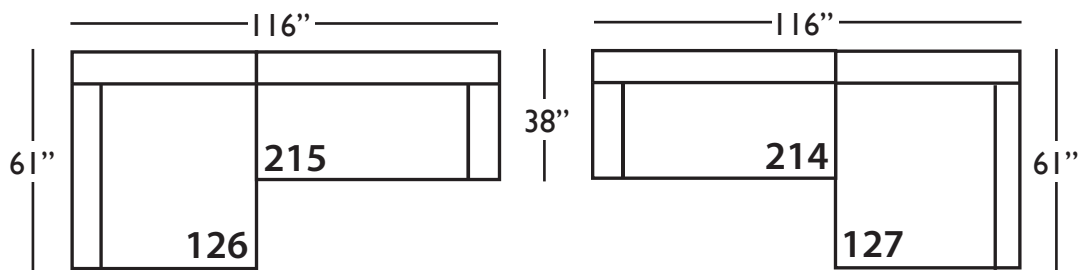

Boden-SLIP-214/215
Two Seated End - RSE/LSE
L58" D38" H35"

Seat Height 21"
Seat Depth 25"
Arm Height 28"

This is a suggested application and is subject to change.
Sizes and dimensions will vary due to the individual hand crafted techniques and materials used in every style we produce.
All furniture style names are for internal reference only, not intended for commercial use.

| BODEN SLIP SECTIONAL COLLECTION | | |
|--|----------------------------|-------------------------------|
| | Bumper 126/127 | 2-Seat End 214/215 |
| Standard Features | | |
| Cloud Cushion | x | x |
| 24" Non-Welted Pillow (TP) | x (2) | x |
| 14"x29" Bolster Pillow | N/A | x |
| Sinuous Underconstruction | x | x |
| Options - See Price List for Prices | | |
| Luxe Cushion | No Charge | No Charge |
| Cloud Plus Cushion | x | x |
| Extra Pillows (XP) - 24" TP | x | x |
| Ordering Instructions | | |
| To Order, Please write the following: | Boden-SLIP-126 RSC/127 LSC | Boden-SLIP-214 RSE/215 LSE |

Pattern Availability: RG, PS, NM, RS

ECLECTIC.SPIRITED.WONDERFULLY COMFORTABLE.

BODEN • SLIPCOVERED • BENCH SEAT

Bumper*
L58" D61" H35"
**available as right or left seated*

2-Seat Bench End*
L58" D38" H35"
**available as right or left seated*