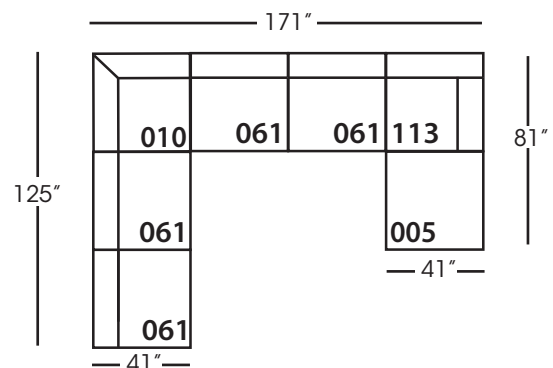

ECLECTIC.SPIRITED.WONDERFULLY COMFORTABLE.

NEVAL • UPHOLSTERED • LOOSE PILLOW BACK

*available as right or left seated