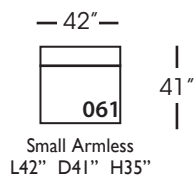

ECLECTIC.SPIRITED.WONDERFULLY COMFORTABLE.

NEVAL • UPHOLSTERED • LOOSE PILLOW BACK

*available as right or left seated