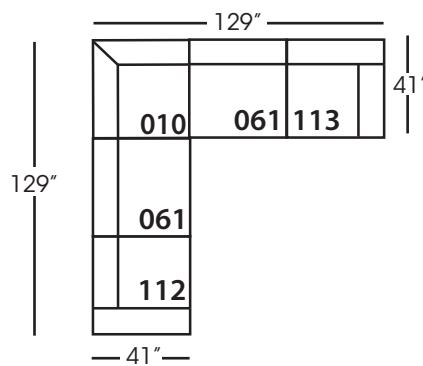

ECLECTIC.SPIRITED.WONDERFULLY COMFORTABLE.

NEVAL • UPHOLSTERED • LOOSE PILLOW BACK

*available as right or left seated