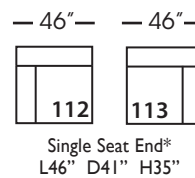

ECLECTIC.SPIRITED.WONDERFULLY COMFORTABLE.

NEVAL • UPHOLSTERED • LOOSE PILLOW BACK

*available as right or left seated