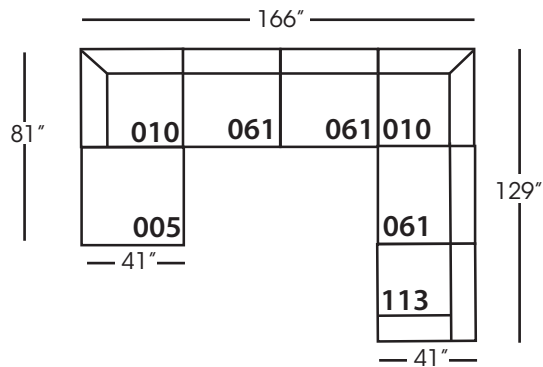

ECLECTIC.SPIRITED.WONDERFULLY COMFORTABLE.

NEVAL • UPHOLSTERED • LOOSE PILLOW BACK

*available as right or left seated