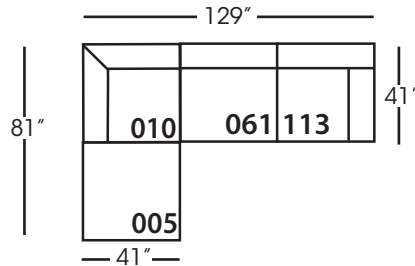

ECLECTIC.SPIRITED.WONDERFULLY COMFORTABLE.

NEVAL • UPHOLSTERED • LOOSE PILLOW BACK

*available as right or left seated