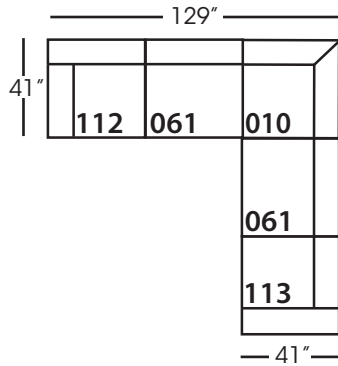

ECLECTIC.SPIRITED.WONDERFULLY COMFORTABLE.

NEVAL • UPHOLSTERED • LOOSE PILLOW BACK

*available as right or left seated