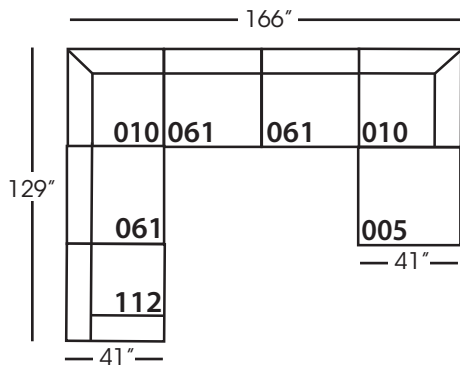

ECLECTIC.SPIRITED.WONDERFULLY COMFORTABLE.

NEVAL • UPHOLSTERED • LOOSE PILLOW BACK

*available as right or left seated