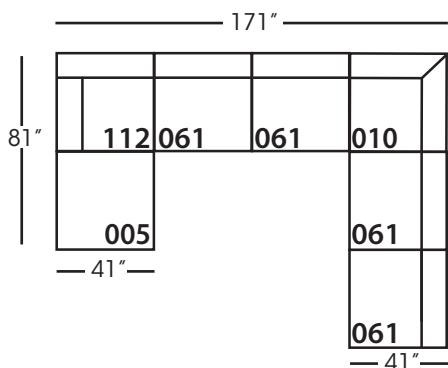

ECLECTIC.SPIRITED.WONDERFULLY COMFORTABLE.

NEVAL • UPHOLSTERED • LOOSE PILLOW BACK

*available as right or left seated