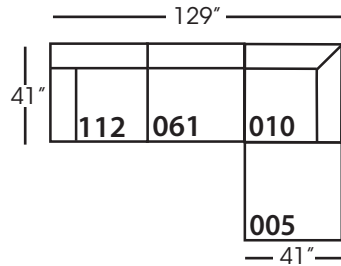

ECLECTIC.SPIRITED.WONDERFULLY COMFORTABLE.

NEVAL • UPHOLSTERED • LOOSE PILLOW BACK

*available as right or left seated