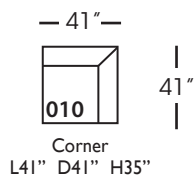

ECLECTIC.SPIRITED.WONDERFULLY COMFORTABLE.

NEVAL • UPHOLSTERED • LOOSE PILLOW BACK

*available as right or left seated