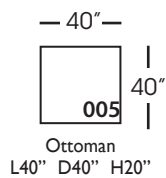

ECLECTIC.SPIRITED.WONDERFULLY COMFORTABLE.

NEVAL • UPHOLSTERED • LOOSE PILLOW BACK

*available as right or left seated