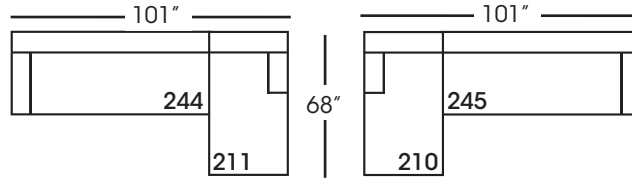

ECLECTIC.SPIRITED.WONDERFULLY COMFORTABLE.

MOREAU • UPHOLSTERED • BENCH SEAT

Chaise*
L36" D68" H35"
*available as right or left seated

Small Bench End*
L65" D41" H35"
*available as right or left seated

Bench End with Corner*
L118" D41" H35"
*available as right or left seated