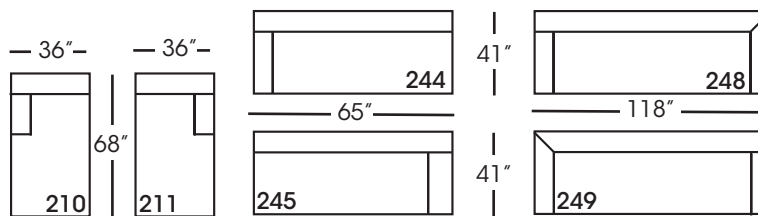

Moreau-244/245
Small Bench End - RSE/LSE
L65" D41" H35"

Moreau-248/249
Bench End w/Corner
RSE/LSE
L118" D41" H35"

Seat Height 22"
Seat Depth 19"
Arm Height 25"

This is a suggested application and is subject to change.
Sizes and dimensions will vary due to the individual hand crafted techniques and materials used in every style we produce.
All furniture style names are for internal reference only, not intended for commercial use.

MOREAU SECTIONAL COLLECTION			
	Chaise 210/211	2-Seat End 244/245	3-Seat End w/Corner 248/249
Standard Features			
Cloud Cushion	x	x	x
One 20" Non-Weltd Back Pillow*	x	x(2)	x(3)
Sinuous Underconstruction	x	x	x
Options - See Price List for Prices			
Luxe Cushion	No Charge	No Charge	No Charge
Cloud Plus Cushion	x	x	x
Extra Pillows (XP) - 18" TP	x	x	x
Ordering Instructions			
To Order, Please write the following:	Moreau-210 RSC/211 LSC	Moreau-244 RSE/245 LSE	Moreau-248 RSE/249 LSE

Pattern Availability: RG, PS, NM, RS

*Back pillows only available in Balance (BAL) fabric.

ECLECTIC.SPIRITED.WONDERFULLY COMFORTABLE.

MOREAU • UPHOLSTERED • BENCH SEAT

Chaise*
L36" D68" H35"
**available as right or left seated*

Small Bench End*
L65" D41" H35"
**available as right or left seated*

Bench End with Corner*
L118" D41" H35"
**available as right or left seated*