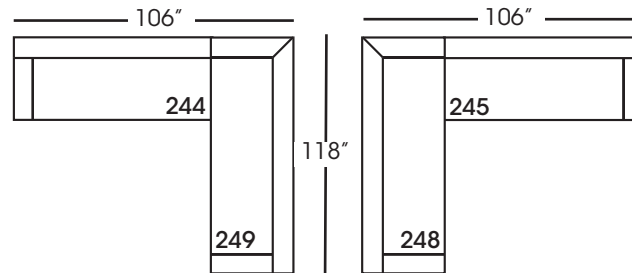

Moreau-244/245
Small Bench End - RSE/LSE
L65" D41" H35"

Moreau-248/249
Bench End w/Corner
RSE/LSE
L118" D41" H35"

Seat Height 22"
Seat Depth 19"
Arm Height 25"

This is a suggested application and is subject to change.
Sizes and dimensions will vary due to the individual hand crafted techniques and materials used in every style we produce.
All furniture style names are for internal reference only, not intended for commercial use.

MOREAU SECTIONAL COLLECTION			
	Chaise 210/211	2-Seat End 244/245	3-Seat End w/Corner 248/249
Standard Features			
Cloud Cushion	x	x	x
One 20" Non-Weltd Back Pillow*	x	x(2)	x(3)
Sinuous Underconstruction	x	x	x
Options - See Price List for Prices			
Luxe Cushion	No Charge	No Charge	No Charge
Cloud Plus Cushion	x	x	x
Extra Pillows (XP) - 18" TP	x	x	x
Ordering Instructions			
To Order, Please write the following:	Moreau-210 RSC/211 LSC	Moreau-244 RSE/245 LSE	Moreau-248 RSE/249 LSE

Pattern Availability: RG, PS, NM, RS

*Back pillows only available in Balance (BAL) fabric.

ECLECTIC.SPIRITED.WONDERFULLY COMFORTABLE.

MOREAU • UPHOLSTERED • BENCH SEAT

Chaise*
L36" D68" H35"
**available as right or left seated*

Small Bench End*
L65" D41" H35"
**available as right or left seated*

Bench End with Corner*
L118" D41" H35"
**available as right or left seated*