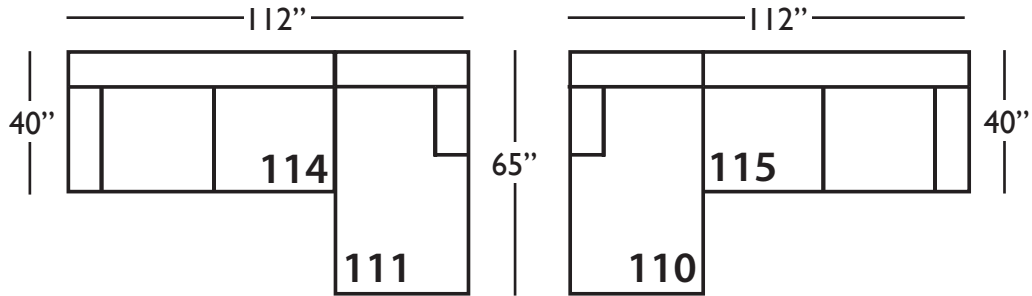

Holloway-110/111
Chaise - RSC/LSC
L37" D65" H38"

Holloway-114/115
Two Seated End - RSE/LSE
L75" D40" H38"

Seat Height 20"
Seat Depth 25"
Arm Height 29"

This is a suggested application and is subject to change.
Sizes and dimensions will vary due to the individual hand crafted techniques and materials used in every style we produce.
All furniture style names are for internal reference only, not intended for commercial use.

Fabric Availability: RG, PS, NM, RS

ECLECTIC.SPIRITED.WONDERFULLY COMFORTABLE.

HOLLOWAY • UPHOLSTERED • LOOSE PILLOW BACK

Chaise End*
L37" D65" H38"
**available as right or left seated*

2-Seat End*
L75" D40" H38"
**available as right or left seated*