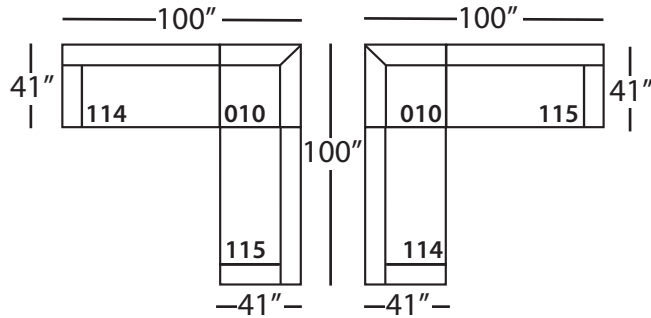

ECLECTIC.SPIRITED.WONDERFULLY COMFORTABLE.

MADDOX • UPHOLSTERED • LOOSE PILLOW BACK