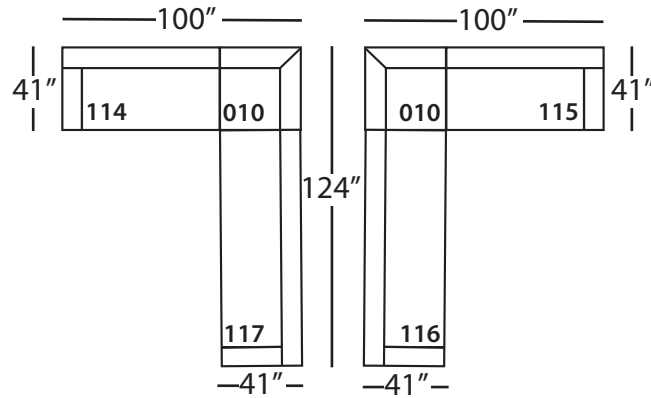

Shown in fabric 15644-98 with throw pillows in fabric (TP1) 12522-83 and (TP2) 15644-98,
and chocolate wood finish.
(Shown above: Maddox-114 RSE and Maddox-115 LSE)

Corner - 010
L41" D41" H35"

Two Seat End - 114/115
RSE/LSE
L59" D41" H35"

Three Seat End - 116/117
RSE/LSE
L83" D41" H35"

Seat Height 19"
Seat Depth 26"
Arm Height 25"

This is a suggested application. Application is subject to change.
Sizes and Dimensions will vary from piece to piece due to the individual hand craftsmanship used in every style we produce.
All furniture style names are for internal reference only, not intended for commercial use.

Pattern Availability: RG, PS, NM, RS

ECLECTIC.SPIRITED.WONDERFULLY COMFORTABLE.

MADDOX • UPHOLSTERED • LOOSE PILLOW BACK

Three Seat End*
L83" D41" H35"
**available as right or left seated*

Two Seat End*
L59" D41" H35"
**available as right or left seated*

Corner
L41" D41" H35"
**available as right or left seated*