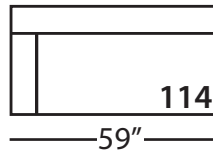

ECLECTIC.SPIRITED.WONDERFULLY COMFORTABLE.

MADDOX • UPHOLSTERED • LOOSE PILLOW BACK

Three Seat End*
L83" D41" H35"
*available as right or left seated

Two Seat End*
L59" D41" H35"
*available as right or left seated

Corner
L41" D41" H35"
*available as right or left seated