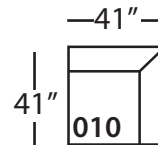

ECLECTIC.SPIRITED.WONDERFULLY COMFORTABLE.

MADDOX • UPHOLSTERED • LOOSE PILLOW BACK

Corner
L41" D41" H35"
*available as right or left seated