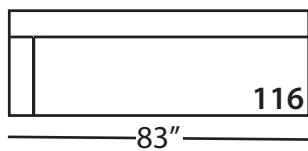

ECLECTIC.SPIRITED.WONDERFULLY COMFORTABLE.

MADDOX • UPHOLSTERED • LOOSE PILLOW BACK

Three Seat End*
L83" D41" H35"
*available as right or left seated

Two Seat End*
L59" D41" H35"
*available as right or left seated

Corner
L41" D41" H35"
*available as right or left seated