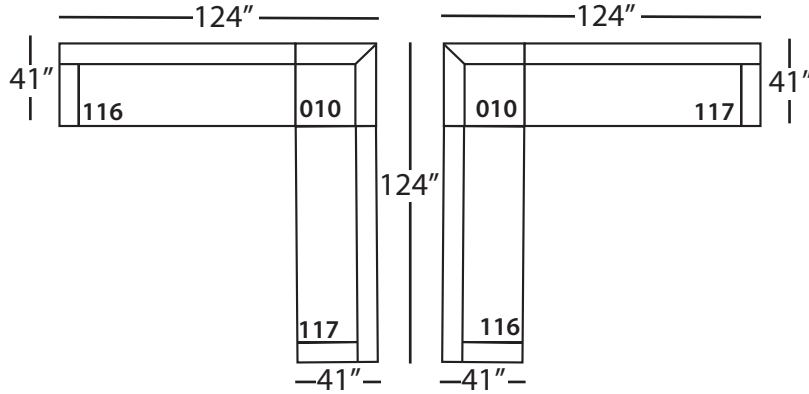

ECLECTIC.SPIRITED.WONDERFULLY COMFORTABLE.

MADDOX • UPHOLSTERED • LOOSE PILLOW BACK